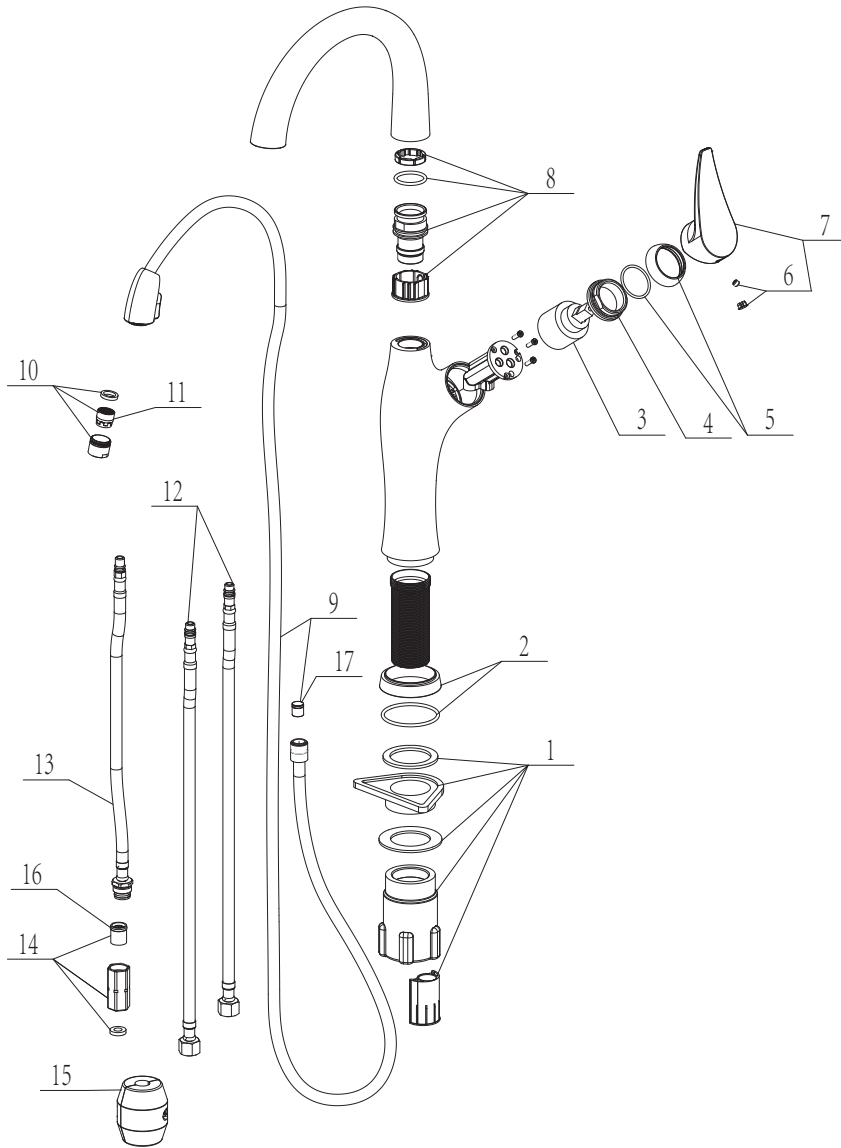

**FEATURES**

- Solid brass body
- Ceramic disk cartridge
- Pull-down stream only
- 2.2 GPM flow rate
- Installation in a 1-3/8" hole
- Color coded hot and cold supply lines
- 180 degree spout swivel
- Max deck thickness 2-1/4"

**JOB INFORMATION**

Job Name: \_\_\_\_\_  
 Contact: \_\_\_\_\_  
 Date Specified: \_\_\_\_\_  
 Specifier: \_\_\_\_\_  
 Contractor: \_\_\_\_\_

**NOMINAL DIMENSIONS**

Model 442039 shown

REACH	SPOUT HEIGHT	FAUCET HEIGHT
6-7/8"	9-3/4"	13-5/8"

See next page for exploded parts drawing and parts list.

**BLANCO AMERICA**

800.451.5782  
 www.blancoamerica.com

© 2016 BLANCO AMERICA

1/16

SPEC-001

Faucet hole  $\Phi 1-3/8"$

## REPAIR PART GUIDE

Ref. #	Description	Part #
1	Artona Mounting Kit	442106
2	ARTONA Base Chrome	442107
2	ARTONA Base Stainless	442123
3	Cartridge	442109
4	ARTONA Cartridge Lock Nut Chrome	442110
5	ARTONA Cartridge Cap Chrome	442111
5	ARTONA Cartridge Cap Stainless	442124
6	ARTONA Cap and Screw Chrome	442112
6	ARTONA Cap and Screw Stainless	442125
7	ARTONA Handle Chrome	442113
7	ARTONA Handle Stainless	442126
8	Set of rings	442114
9	ARTONA Bar Handspray & Hose	442115
10	Aerator Kit	442116
11	Aerator	442117
12	Supply lines	441554
13	Supply lines	442118
14	ARTONA Bar Hose Connection 2.2gpm	442119
15	Weight 230 grams	442120
16	Flow Restrictor w Check Valve 2.2gpm	442121
17	Spray Hose Check Valve	442122