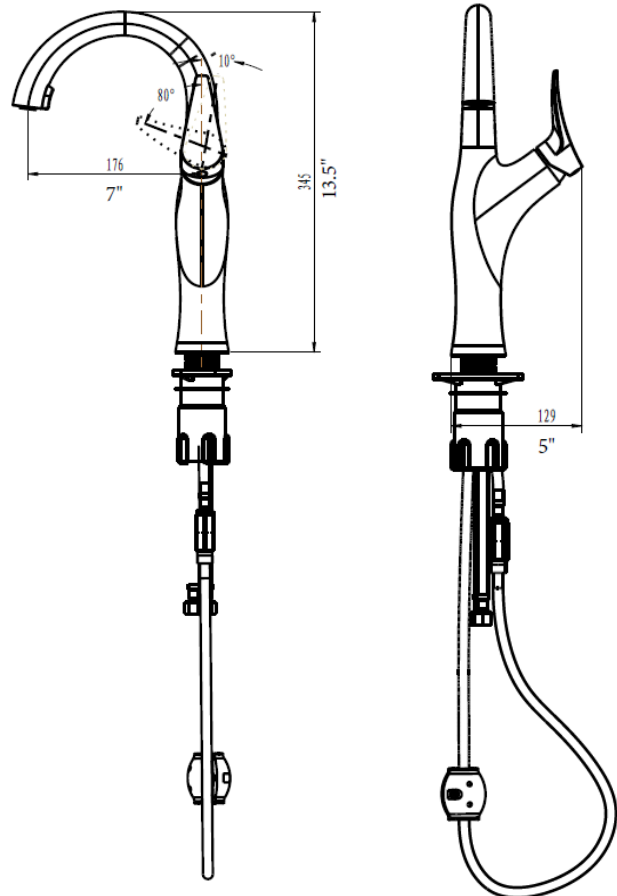

**FEATURES**

- Solid brass body
- Ceramic disk cartridge
- Pull-down stream only
- 2.2 GPM flow rate
- Installation in a 1-3/8" hole
- Color coded hot and cold supply lines
- 180 degree spout swivel
- Max deck thickness 2-1/4"

**JOB INFORMATION**

Job Name: \_\_\_\_\_  
 Contact: \_\_\_\_\_  
 Date Specified: \_\_\_\_\_  
 Specifier: \_\_\_\_\_  
 Contractor: \_\_\_\_\_

**NOMINAL DIMENSIONS**

Model 442039 shown

REACH	SPOUT HEIGHT	FAUCET HEIGHT
6-7/8"	9-3/4"	13-5/8"

See next page for exploded parts drawing and parts list.

**BLANCO AMERICA**

800.451.5782  
 www.blancoamerica.com

© 2016 BLANCO AMERICA

1/16

SPEC-001

Faucet hole  $\Phi 1-3/8"$

## REPAIR PART GUIDE

Ref. #	Description	Part #
1	Artona Mounting Kit	442106
2	ARTONA Base Chrome	442107
2	ARTONA Base Stainless	442123
3	Cartridge	442109
4	ARTONA Cartridge Lock Nut Chrome	442110
5	ARTONA Cartridge Cap Chrome	442111
5	ARTONA Cartridge Cap Stainless	442124
6	ARTONA Cap and Screw Chrome	442112
6	ARTONA Cap and Screw Stainless	442125
7	ARTONA Handle Chrome	442113
7	ARTONA Handle Stainless	442126
8	Set of rings	442114
9	ARTONA Bar Handspray & Hose	442115
10	Aerator Kit	442116
11	Aerator	442117
12	Supply lines	441554
13	Supply lines	442118
14	ARTONA Bar Hose Connection 2.2gpm	442119
15	Weight 230 grams	442120
16	Flow Restrictor w Check Valve 2.2gpm	442121
17	Spray Hose Check Valve	442122