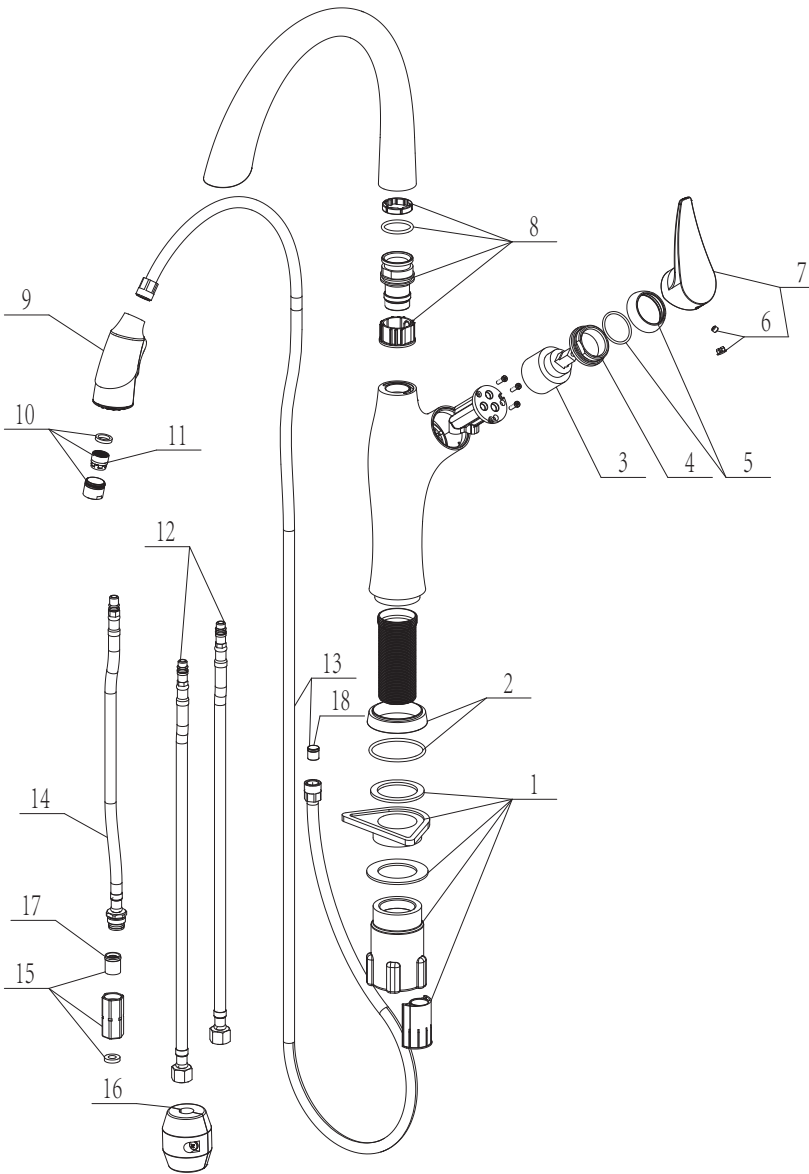

### FEATURES

- Solid brass body
- Ceramic disk cartridge
- Pull-down spray
- 2.2 GPM flow rate
- Installation in a 1-3/8" hole
- Color coded hot and cold supply lines
- 180 degree spout swivel
- Maximum deck thickness 2-1/4"

### NOMINAL DIMENSIONS

Model 442023 shown

REACH	SPOUT HEIGHT	FAUCET HEIGHT
8-5/8"	10"	15-3/4"

See next page for exploded parts drawing and parts list.

### BLANCO AMERICA

800.451.5782

www.blancoamerica.com

© 2016 BLANCO AMERICA

1/16

SPEC-001

Faucet hole  $\Phi$ 1-3/8"

## REPAIR PART GUIDE

Diagram #	Description	Part #
1	Artona Mounting Kit	442106
2	ARTONA Base Chrome	442107
2	ARTONA Base Stainless	442123
3	Cartridge	442109
4	ARTONA Cartridge Lock Nut Chrome	442110
5	ARTONA Cartridge Cap Chrome	442111
5	ARTONA Cartridge Cap Stainless	442124
6	ARTONA Cap and Screw Chrome	442112
6	ARTONA Cap and Screw Stainless	442125
7	ARTONA Handle Chrome	442113
7	ARTONA Handle Stainless	442126
8	Set of rings	442114
9	ARTONA Handspray Anthracite	442132
9	ARTONA Handspray Biscuit	442138
9	ARTONA Handspray Café Brown	442133
9	ARTONA Handspray Cinder	442134
9	ARTONA Handspray Metallic Gray	442135
9	ARTONA Handspray Truffle	442136
9	ARTONA Handspray White	442137
10	Aerator Kit	442116
11	Aerator	442117
12	Supply lines	441554
13	Spray Hose with Check Valve	442127
14	Supply Line	442118
15	ARTONA Hose Connection 2.2gpm	442128
15	ARTONA Hose Connection 1.5gpm	442129
16	Weight 320 grams	441556
17	Flow Restrictor with Check Valve 2.2gpm	442130
17	Flow Restrictor with Check Valve 1.5gpm	442131
18	Spray Hose Check Valve	442122