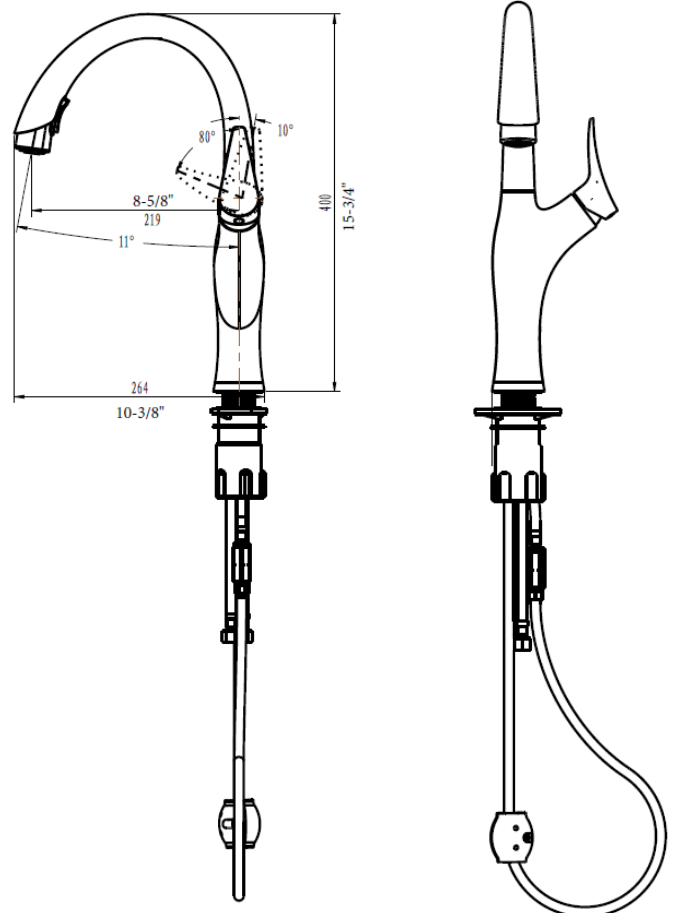

### FEATURES

- Solid brass body
- Ceramic disk cartridge
- Pull-down spray
- 2.2 GPM flow rate
- Installation in a 1-3/8" hole
- Color coded hot and cold supply lines
- 180 degree spout swivel
- Maximum deck thickness 2-1/4"

### NOMINAL DIMENSIONS

Model 442023 shown

REACH	SPOUT HEIGHT	FAUCET HEIGHT
8-5/8"	10"	15-3/4"

See next page for exploded parts drawing and parts list.

### BLANCO AMERICA

800.451.5782

www.blancoamerica.com

© 2016 BLANCO AMERICA

1/16

SPEC-001

Faucet hole  $\Phi$ 1-3/8"