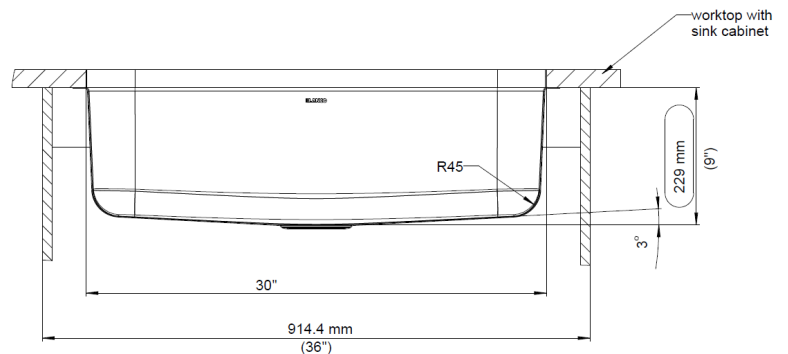

FEATURED MODEL

442576 32" Super Single, 9" bowl depth

FEATURES

- Required outside cabinet: 36"
- 18 gauge, 304 series stainless steel
- Premium 18/10 chrome/nickel content
- Refined Brush Finish (RBF)
- Rear drain placement
- Design allows for easy installation in standard 25" countertop
- Sound deadening insulation and pads

JOB INFORMATION

Job Name: _____

Contact: _____

Date Specified: _____

Specifier: _____

Contractor: _____

NOMINAL DIMENSIONS

Model 442576 shown

OVERALL	BOWL DEPTH	DRAIN
28" x 18"	9"	3-1/2"

DXF cutout templates available on our website.

BLANCO AMERICA

800.451.5782

www.blancoamerica.com

© 2018 BLANCO AMERICA

1/18

SPEC-001