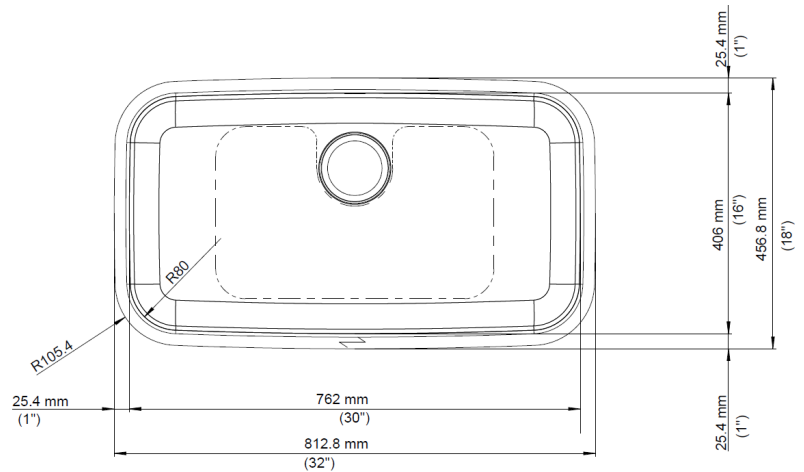

FEATURED MODEL

442576 32" Super Single, 9" bowl depth

FEATURES

- Required outside cabinet: 36"
- 18 gauge, 304 series stainless steel
- Premium 18/10 chrome/nickel content
- Refined Brush Finish (RBF)
- Rear drain placement
- Design allows for easy installation in standard 25" countertop
- Sound deadening insulation and pads

JOB INFORMATION

Job Name: _____

Contact: _____

Date Specified: _____

Specifier: _____

Contractor: _____

NOMINAL DIMENSIONS

Model 442576 shown

OVERALL	BOWL DEPTH	DRAIN
28" x 18"	9"	3-1/2"

DXF cutout templates available on our website.

BLANCO AMERICA

800.451.5782

www.blancoamerica.com

© 2018 BLANCO AMERICA

1/18

SPEC-001