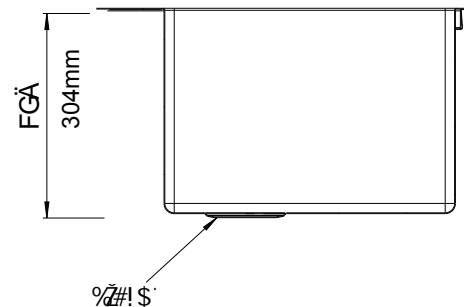

JOB INFORMATION

Job Name: _____

Contact: _____

Date Specified: _____

Specifier: _____

Contractor: _____

BLANCO AMERICA

800.451.5782

www.blancoamerica.com

© 2017 BLANCO AMERICA

1/17

SPEC-001