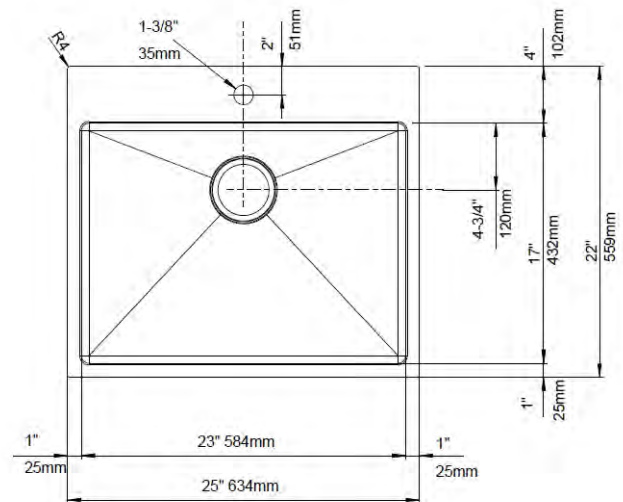

CODE/STANDARDS COMPLIANCE

ASME 112.19.3-00
IAPMO/UPC listed

WARRANTY

Blanco America's Stainless Steel sinks feature a LIMITED LIFETIME WARRANTY to be free of all manufacturing defects under normal use. See our complete warranty for details.

While Blanco America endeavors to provide accurate information, all dimensions are nominal, cannot be guaranteed, and are subject to change or cancellation. Blanco America assumes no responsibility for use of superseded or voided specifications.