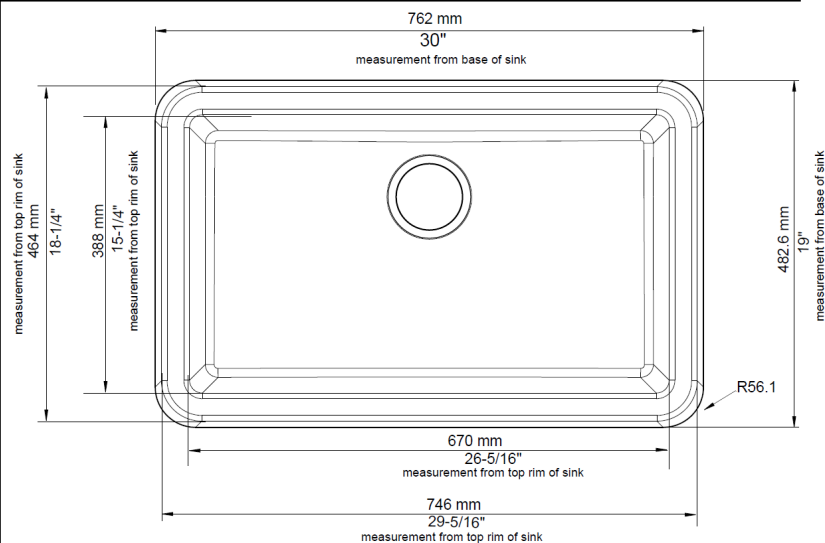

401777 30" Single, 9-1/4" bowl depth, TRUFFLE

401781 30" Single, 9-1/4" bowl depth, BISCOTTI

401780 30" Single, 9-1/4" bowl depth, BISCUIT

401778 30" Single, 9-1/4" bowl depth, METALLIC GRAY

FEATURES

- Requires modified cabinet: 33" or 36"
- 80% solid granite
- Heat resistant up to 536°F
- Unsurpassed cleanability backed by industry leading 7 patents!
- Resistant to scratches, stains and all household acids and alkali solutions
- Template provided with approximate 1/8" reveal
- Apron front is 10" high
- Rim width is 1-1/2"
- Weight: 50.7 lbs.
- Limited lifetime warranty

JOB INFORMATION

Job Name: _____

Contact: _____

Date Specified: _____

Specifier: _____

Contractor: _____

Model 401732 shown

NOMINAL DIMENSIONS

OVERALL	CUTOUT SIZE	BOWL DEPTH	DRAIN DIAMETER
30" x 19"	Template provided with approximate 1/8" reveal	9-1/4"	3-1/2"

DXF cutout templates available on our website.

BLANCO AMERICA

800.451.5782

www.blancoamerica.com