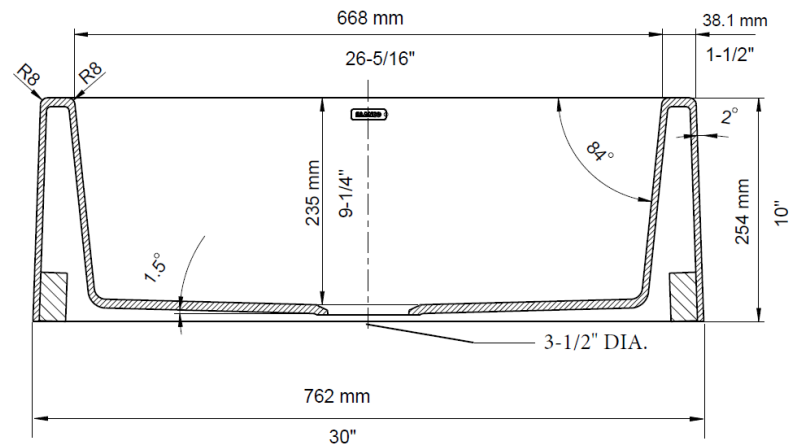

401777 30" Single, 9-1/4" bowl depth, TRUFFLE

401781 30" Single, 9-1/4" bowl depth, BISCOTTI

401780 30" Single, 9-1/4" bowl depth, BISCUIT

401778 30" Single, 9-1/4" bowl depth, METALLIC GRAY

FEATURES

- Requires modified cabinet: 33" or 36"
- 80% solid granite
- Heat resistant up to 536°F
- Unsurpassed cleanability backed by industry leading 7 patents!
- Resistant to scratches, stains and all household acids and alkali solutions
- Template provided with approximate 1/8" reveal
- Apron front is 10" high
- Rim width is 1-1/2"
- Weight: 50.7 lbs.
- Limited lifetime warranty

JOB INFORMATION

Job Name: _____

Contact: _____

Date Specified: _____

Specifier: _____

Contractor: _____

Model 401732 shown

NOMINAL DIMENSIONS

OVERALL	CUTOUT SIZE	BOWL DEPTH	DRAIN DIAMETER
30" x 19"	Template provided with approximate 1/8" reveal	9-1/4"	3-1/2"

DXF cutout templates available on our website.

BLANCO AMERICA

800.451.5782

www.blancoamerica.com