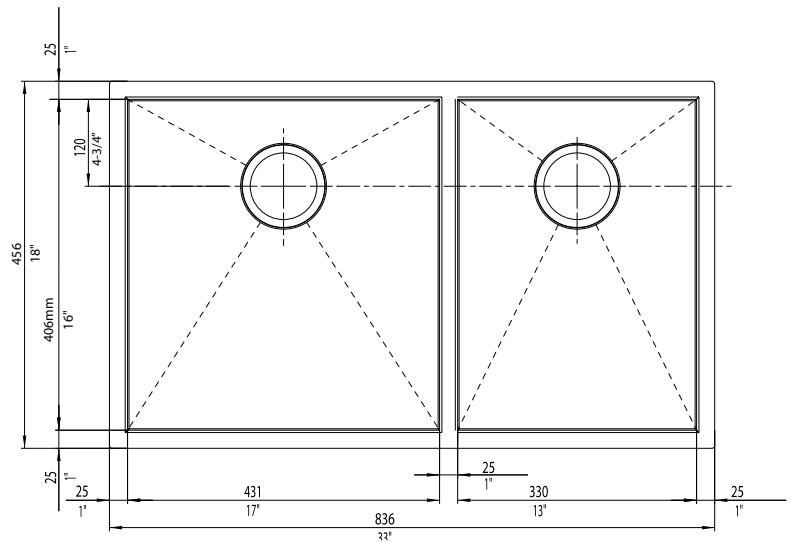

JOB INFORMATION

Job Name: _____
 Contact: _____
 Date Specified: _____
 Specifier: _____
 Contractor: _____

NOMINAL DIMENSIONS

Model 518169 shown

OVERALL	CUT OUT SIZE	BOWL DEPTHS		DRAIN
		LEFT	RIGHT	
33" x 18"	Template provided with approximate 1/8" reveal	9"	9"	3-1/2"

DXF cutout templates available on our website.

BLANCO AMERICA

800.451.5782

www.blancoamerica.com

© 2013 BLANCO AMERICA

7/13

SPEC-003