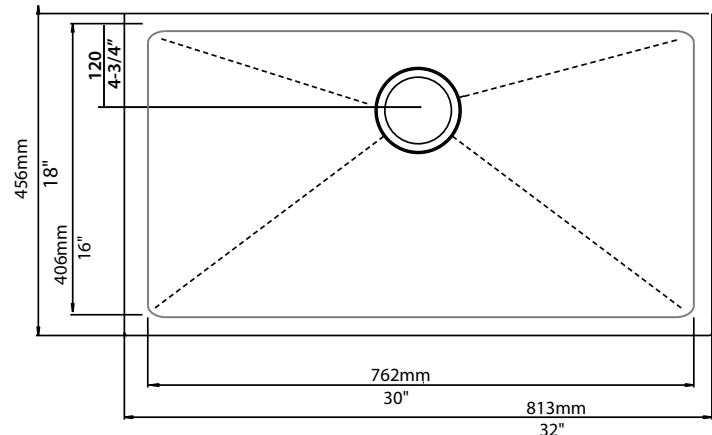

NOMINAL DIMENSIONS

Model 519548 shown

OVERALL	CUT OUT SIZE	BOWL DEPTH	DRAIN
32" x 18"	Template provided with approximate 1/8" reveal	9"	3-1/2"

DXF cutout templates available on our website.