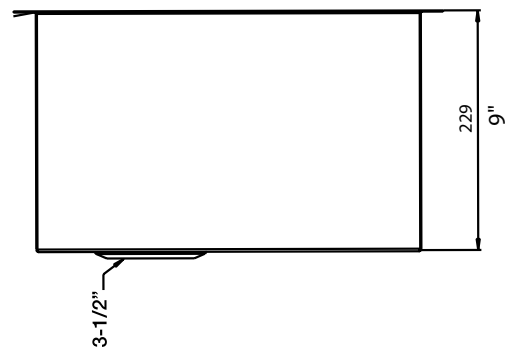

NOMINAL DIMENSIONS

Model 519548 shown

OVERALL	CUT OUT SIZE	BOWL DEPTH	DRAIN
32" x 18"	Template provided with approximate 1/8" reveal	9"	3-1/2"

DXF cutout templates available on our website.