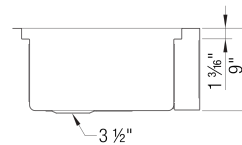

QUATRUS R15 ERGON

Warranty

BLANCO offers a limited lifetime warranty on all sinks and faucets, as well as a one-year warranty on all custom accessories.

Code/Standards Compliance

BLANCO sinks and faucets are third-party tested and certified to standards and listed by applicable certification bodies. For more information on individual product listings, contact our office or listing organization.

View our how-to videos to learn more about installing and caring for BLANCO products:
<https://www.blanco.com/us-en/service/how-to-videos/how-to-videos-for-sinks/>

Questions? Contact us today

BLANCO America, Inc.
110 Mount Holly By-Pass
Lumberton, NJ 08048

Phone & Fax
Phone: 888-668-6201
Fax: 609-668-6211

While BLANCO endeavors to provide accurate information, all dimensions are nominal, cannot be guaranteed, and are subject to change or cancellation. BLANCO assumes no responsibility for use of superseded or voided specifications.