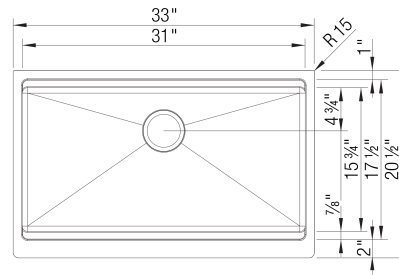

Sink Specifications

Color	SKU
Satin Finish	525243

Design and Planning Tips

- Min cabinet size: 36 in
- Bowl depth: 9 in (229.0 mm)
- Apron front height: 9 in

What is included:
Ash cutting board
Installation instructions
Limited Lifetime Warranty

Depending on cabinet construction, a different cabinet size may be required. Consult the cabinet manufacturer.

Cubed weight: 89 lbs.

Optional Accessories

Sink Grid	237516
QUATRUS ERGON Rails	235906
Colander	227689
CapFlow Strainer Cover	517666

QUATRUS R15 ERGON

Warranty

BLANCO offers a limited lifetime warranty on all sinks and faucets, as well as a one-year warranty on all custom accessories.

Code/Standards Compliance

BLANCO sinks and faucets are third-party tested and certified to standards and listed by applicable certification bodies. For more information on individual product listings, contact our office or listing organization.

View our how-to videos to learn more about installing and caring for BLANCO products:
<https://www.blanco.com/us-en/service/how-to-videos/how-to-videos-for-sinks/>

Questions? Contact us today

BLANCO America, Inc.
110 Mount Holly By-Pass
Lumberton, NJ 08048

Phone & Fax
Phone: 888-668-6201
Fax: 609-668-6211

While BLANCO endeavors to provide accurate information, all dimensions are nominal, cannot be guaranteed, and are subject to change or cancellation. BLANCO assumes no responsibility for use of superseded or voided specifications.