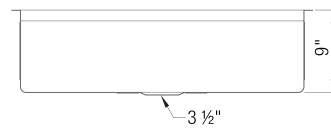

QUATRUS R15 ERGON

Warranty

BLANCO offers a limited lifetime warranty on all sinks and faucets, as well as a one-year warranty on all custom accessories.

Code/Standards Compliance

BLANCO sinks and faucets are third-party tested and certified to standards and listed by applicable certification bodies. For more information on individual product listings, contact our office or listing organization.

View our how-to videos to learn more about installing and caring for BLANCO products:
<https://www.blanco.com/us-en/service/how-to-videos/how-to-videos-for-sinks/>

Questions? Contact us today

BLANCO America, Inc.
110 Mount Holly By-Pass
Lumberton, NJ 08048

Phone & Fax
Phone: 888-668-6201
Fax: 609-668-6211

While BLANCO endeavors to provide accurate information, all dimensions are nominal, cannot be guaranteed, and are subject to change or cancellation. BLANCO assumes no responsibility for use of superseded or voided specifications.