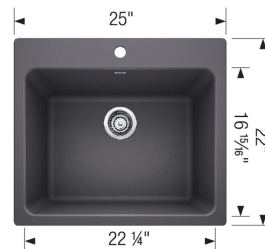

### Design and Planning Tips

- Min cabinet size: 27 in
- Bowl depth: 12 in ( 305.0 mm )

#### Cut-out Dimensions:

Cut-out Length: 23.5"

Cut-out Width: 20.5"

Cut-out Below Counter Depth: 11.21"

#### Sink Bowl Dimensions:

Sink Bowl Length (left-to-right): 22.25"

Sink Bowl Width (front-to-back): 16.94"

Sink Bowl Depth: 12"

Pre-drilled for single-hole faucet with 4 additional knock-out holes

Drain hole compatible with 3.5" strainers or waste flanges