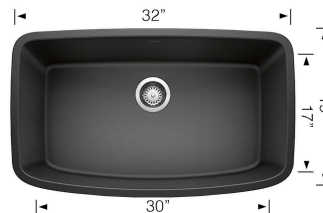

## Sink Specifications

Color	SKU
Anthracite	441610
Cinder	441611
Café	441613
Biscuit	441774
Metallic Gray	441775
Truffle	441772
White	441773
Concrete Gray	442756
Coal Black	442942

## Design and Planning Tips

- Min cabinet size: 36 in
- Bowl depth: 9,5 in ( 240.0 mm )

What is included:

Installation instructions

Cut-out template

Limited Lifetime Warranty

Undermount installation only

Minimum cabinet size: 36"

Cut-out Dimensions:

Cut-out Length: 30.25"

Cut-out Width: 17.25"

Cut-out Below Counter Depth: 10.29"

Sink Bowl Dimensions:

Sink Bowl Length (left-to-right): 30"

Sink Bowl Width (front-to-back): 17"

Sink Bowl Depth: 9.5"