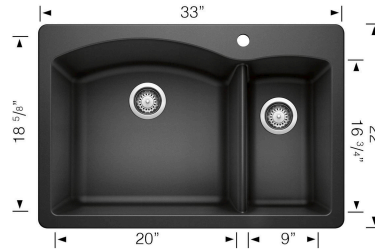

Design and Planning Tips

- Min cabinet size: 36 in
- Bowl depth: 9,5 in (240.0 mm)

What is included:

Sink clips
Installation instructions
Cut-out template
Limited Lifetime Warranty

Drop-in or Undermount installation
Minimum cabinet size (drop-in) 33"
Minimum cabinet size (undermount) 36"

Cut-out Dimensions:

Cut-out Length: 32.25"

Cut-out Width: 21.25"

Cut-out Below Counter Depth: 8.71"

Left Sink Bowl Dimensions:

Sink Bowl Length (left-to-right): 20"

Sink Bowl Width (front-to-back): 18.63"

Sink Bowl Depth: 9.5"

Right Sink Bowl Dimensions:

Sink Bowl Length (left-to-right): 9"

Sink Bowl Width (front-to-back): 16.75"

Sink Bowl Depth: 8"

Pre-drilled for single-hole faucet with 3 additional knock-out holes

Drain hole compatible with 3.5" strainers or waste flanges