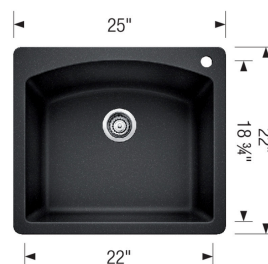

## DIAMOND SINGLE DUAL MOUNT SILGRANIT

### Design and Planning Tips

- Min cabinet size: 27 in
- Bowl depth: 10 in ( 254.0 mm )

What is included:

Sink clips

Installation instructions

Cut-out template

Limited Lifetime Warranty

Drop-in or Undermount installation

Minimum cabinet size (drop-in) 24"

Minimum cabinet size (undermount) 27"

Cut-out Dimensions:

Cut-out Length: 24.25"

Cut-out Width: 21.25"

Cut-out Below Counter Depth: 9.21"

Sink Bowl Dimensions:

Sink Bowl Length (left-to-right): 22"

Sink Bowl Width (front-to-back): 18.81"

Sink Bowl Depth: 10"

Pre-drilled for single-hole faucet with 1 additional knock-out hole

Drain hole compatible with 3.5" strainers or waste flanges

Codes/Standards: CSA B45.8-18/IAPMO Z403-2018