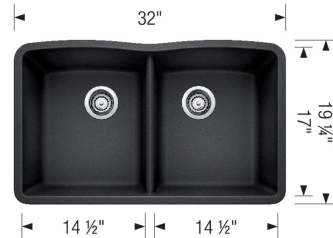

Design and Planning Tips

- Min cabinet size: 36 in
- Bowl depth: 9,5 in (240.0 mm)

What is included:
Installation instructions
Cut-out template
Limited Lifetime Warranty

Undermount installation only

Minimum cabinet size: 36"

Cut-out Dimensions:

Cut-out Length: 30.5"

Cut-out Width: 17.25"

Cut-out Depth: 10.29"

Left Sink Bowl Dimensions:

Sink Bowl Length (left-to-right): 14.5"

Sink Bowl Width (front-to-back): 17"

Sink Bowl Depth: 9.5"

Right Sink Bowl Dimensions:

Sink Bowl Length (left-to-right): 14.5"

Sink Bowl Width (front-to-back): 17"

Sink Bowl Depth: 9.5"

Drain hole compatible with 3.5" strainers or waste flanges

Codes/Standards: CSA B45.8-18/IAPMO Z403-2018