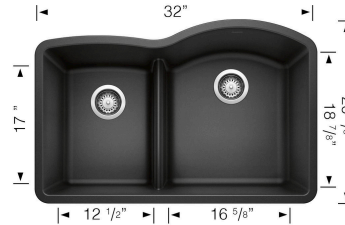

## DIAMOND 1<sup>3</sup>/<sub>4</sub> REVERSE LOW DIVIDE SILGRANIT

### Design and Planning Tips

- Min cabinet size: 36 in
- Bowl depth: 9,5 in ( 240.0 mm )

What is included:

Installation instructions

Cut-out template

Limited Lifetime Warranty

Undermount installation only

Minimum cabinet size: 36"

Cut-out Dimensions:

Cut-out Length: 29.87"

Cut-out Width: 19.35"

Cut-out Below Counter Depth: 10.29"

Left Sink Bowl Dimensions:

Sink Bowl Length (left-to-right): 12.5"

Sink Bowl Width (front-to-back): 17"

Sink Bowl Depth: 9.5"

Right Sink Bowl Dimensions:

Sink Bowl Length (left-to-right): 16.63"

Sink Bowl Width (front-to-back): 18.88"

Sink Bowl Depth: 9.5"

Low Divide Height: 5.5"

Drain hole compatible with 3.5" strainers or waste flanges