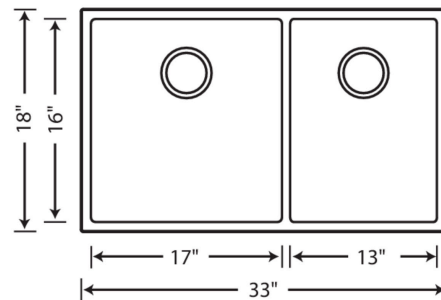

PRECIS 1³/₄ SILGRANIT

Sink Specifications

Color	SKU
White	441125
Biscuit	441127
Anthracite	441128
Café Brown	441129
Metallic Gray	441130
Truffle	441296
Cinder	441479
Concrete Gray	442738

Design and Planning Tips

- Min cabinet size: 36 in
- Bowl depth: 9 1/2 in (240.0 mm)

What is included:

Installation instructions, Sink template, Limited lifetime warranty, Drains NOT included., Sink clips are not included and may be ordered separately.

Bowl Depths: 9-1/2" & 9-1/2"

Required outside cabinet: 36"

Cutout Size: Template provided with approximate 1/8" reveal

Codes/Standards: CSA B45.8-18/ IAPMO Z403-2018

Optional Accessories

Colander - Stainless Steel 227689
(fits PRECIS Medium Bowl
with Drainer)

Warranty

BLANCO offers a limited lifetime warranty on all sinks and faucets, as well as a one-year warranty on all custom accessories.

Code/Standards Compliance

BLANCO sinks and faucets are third-party tested and certified to standards and listed by applicable certification bodies. For more information on individual product listings, contact our office or listing organization.

View our how-to videos to learn more about installing and caring for BLANCO products:
<https://www.blanco.com/us-en/service/how-to-videos/how-to-videos-for-sinks/>

Questions? Contact us today

BLANCO America, Inc.
110 Mount Holly By-Pass
Lumberton, NJ 08048

Phone & Fax
Phone: 888-668-6201
Fax: 609-668-6211

While BLANCO endeavors to provide accurate information, all dimensions are nominal, cannot be guaranteed, and are subject to change or cancellation. BLANCO assumes no responsibility for use of superseded or voided specifications.