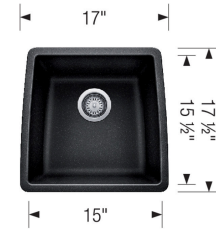

### Design and Planning Tips

- Min cabinet size: 21 in
- Bowl depth: 9 in ( 229.0 mm )

What is included:

Installation instructions

Cut-out template

Limited Lifetime Warranty

Undermount installation only

Minimum cabinet size: 21"

Cut-out Dimensions:

Cut-out Length: 15.25"

Cut-out Width: 15.75"

Cut-out Below Counter Depth: 9.79"

Sink Bowl Dimensions:

Sink Bowl Length (left-to-right): 15"

Sink Bowl Width (front-to-back): 15.5"

Sink Bowl Depth: 9"