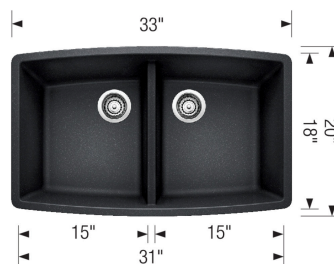

Design and Planning Tips

- Min cabinet size: 36 in
- Bowl depth: 10 in (254.0 mm)

What is included:

Installation instructions

Cut-out template

Limited Lifetime Warranty

Undermount installation only

Minimum cabinet size: 36"

Cut-out Dimensions:

Cut-out Length: 31.25"

Cut-out Width: 18.25"

Cut-out Below Counter Depth: 10.79"

Left Sink Bowl Dimensions:

Sink Bowl Length (left-to-right): 15"

Sink Bowl Width (front-to-back): 18"

Sink Bowl Depth: 10"

Right Sink Bowl Dimensions:

Sink Bowl Length (left-to-right): 15"

Sink Bowl Width (front-to-back): 18"

Sink Bowl Depth: 10"

Drain hole compatible with 3.5" strainers or waste flanges

Codes/Standards: CSA B45.8-18/IAPMO Z403-2018