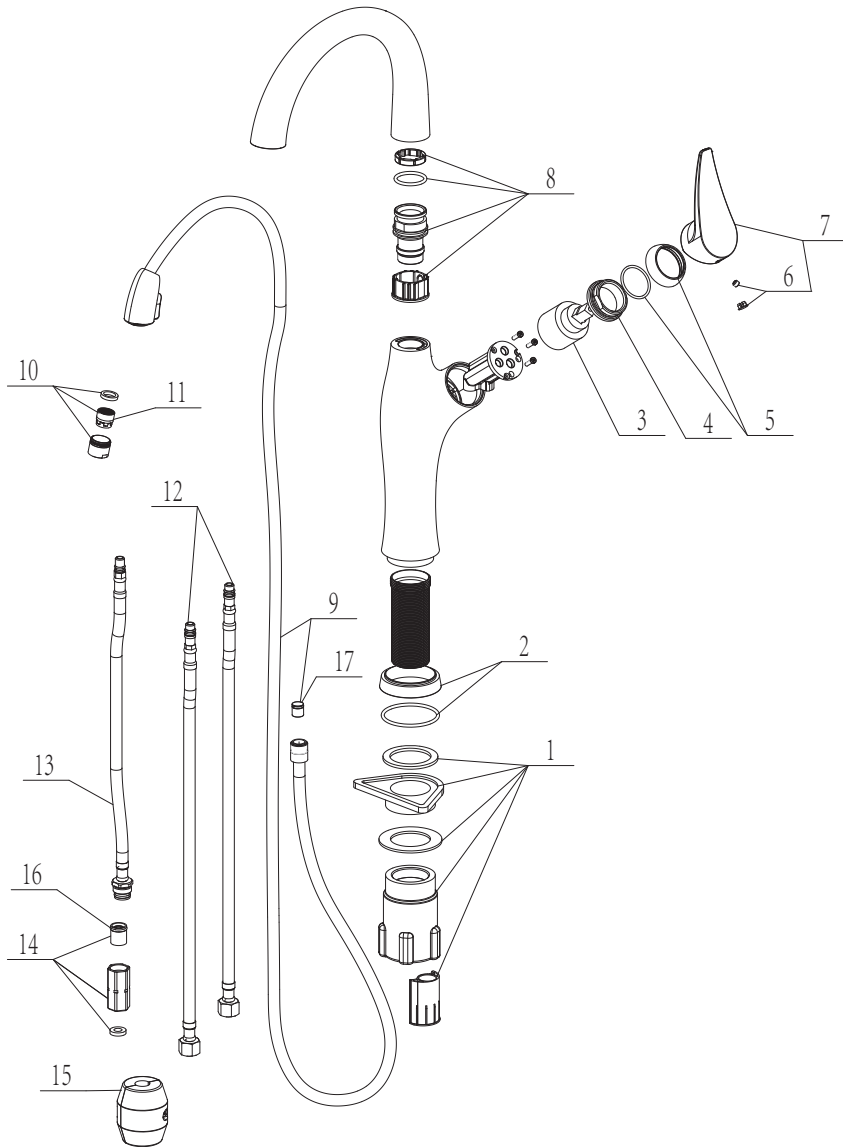

442042 2.2 gpm, METALLIC GRAY & STAINLESS Dual Finish

442043 2.2 gpm, TRUFFLE & STAINLESS Dual Finish

442044 2.2 gpm, WHITE & STAINLESS Dual Finish

FEATURES

- Solid brass body
- Ceramic disk cartridge
- Pull-down stream only
- 2.2 GPM flow rate
- Installation in a 1-3/8" hole
- Color coded hot and cold supply lines
- 180 degree spout swivel
- Max deck thickness 2-1/4"

JOB INFORMATION

Job Name: _____

Contact: _____

Date Specified: _____

Specifier: _____

Contractor: _____

NOMINAL DIMENSIONS

Model 442039 shown

REACH	SPOUT HEIGHT	FAUCET HEIGHT
6-7/8"	9-3/4"	13-5/8"

See next page for exploded parts drawing and parts list.

BLANCO AMERICA

800.451.5782

www.blancoamerica.com

© 2016 BLANCO AMERICA

1/16

SPEC-001

Faucet hole Φ 1-3/8"

REPAIR PART GUIDE

Ref. #	Description	Part #
1	Artona Mounting Kit	442106
2	ARTONA Base Chrome	442107
2	ARTONA Base Stainless	442123
3	Cartridge	442109
4	ARTONA Cartridge Lock Nut Chrome	442110
5	ARTONA Cartridge Cap Chrome	442111
5	ARTONA Cartridge Cap Stainless	442124
6	ARTONA Cap and Screw Chrome	442112
6	ARTONA Cap and Screw Stainless	442125
7	ARTONA Handle Chrome	442113
7	ARTONA Handle Stainless	442126
8	Set of rings	442114
9	ARTONA Bar Handspray & Hose	442115
10	Aerator Kit	442116
11	Aerator	442117
12	Supply lines	441554
13	Supply lines	442118
14	ARTONA Bar Hose Connection 2.2gpm	442119
15	Weight 230 grams	442120
16	Flow Restrictor w Check Valve 2.2gpm	442121
17	Spray Hose Check Valve	442122