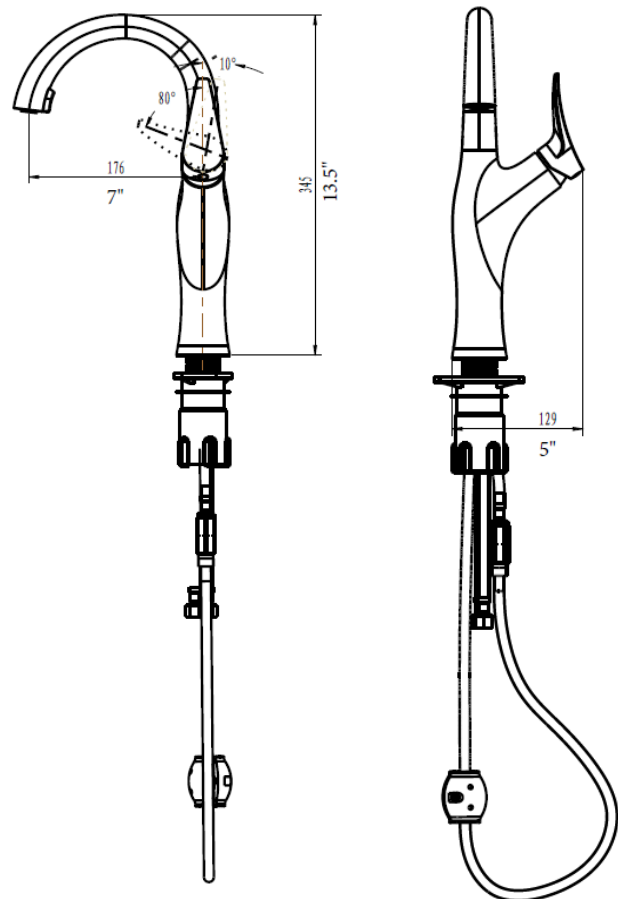

JOB INFORMATION

Job Name: _____

Contact: _____

Date Specified: _____

Specifier: _____

Contractor: _____

NOMINAL DIMENSIONS

Model 442039 shown

REACH	SPOUT HEIGHT	FAUCET HEIGHT
6-7/8"	9-3/4"	13-5/8"

See next page for exploded parts drawing and parts list.

BLANCO AMERICA

800.451.5782

www.blancoamerica.com

© 2016 BLANCO AMERICA

1/16

SPEC-001

Faucet hole Φ 1-3/8"

REPAIR PART GUIDE

Ref. #	Description	Part #
1	Artona Mounting Kit	442106
2	ARTONA Base Chrome	442107
2	ARTONA Base Stainless	442123
3	Cartridge	442109
4	ARTONA Cartridge Lock Nut Chrome	442110
5	ARTONA Cartridge Cap Chrome	442111
5	ARTONA Cartridge Cap Stainless	442124
6	ARTONA Cap and Screw Chrome	442112
6	ARTONA Cap and Screw Stainless	442125
7	ARTONA Handle Chrome	442113
7	ARTONA Handle Stainless	442126
8	Set of rings	442114
9	ARTONA Bar Handspray & Hose	442115
10	Aerator Kit	442116
11	Aerator	442117
12	Supply lines	441554
13	Supply lines	442118
14	ARTONA Bar Hose Connection 2.2gpm	442119
15	Weight 230 grams	442120
16	Flow Restrictor w Check Valve 2.2gpm	442121
17	Spray Hose Check Valve	442122