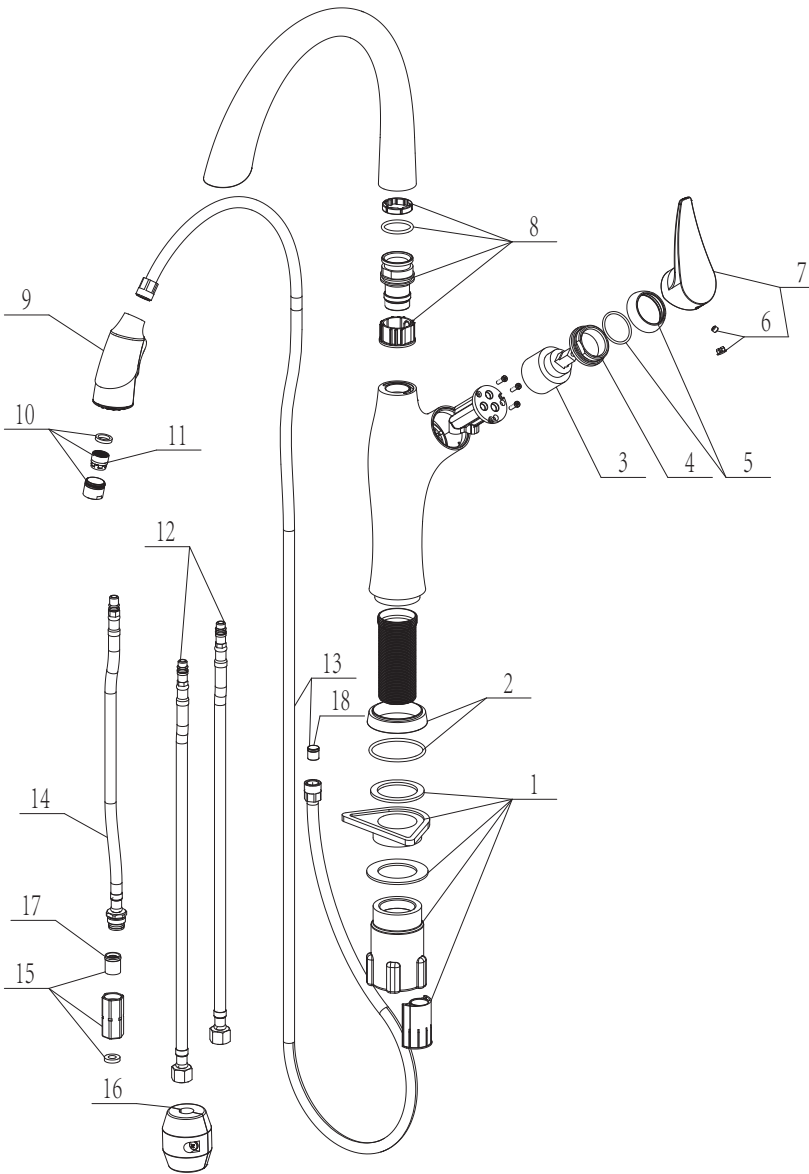

### FEATURES

- Solid brass body
- Ceramic disk cartridge
- Pull-down spray
- 2.2 GPM flow rate
- Installation in a 1-3/8" hole
- Color coded hot and cold supply lines
- 180 degree spout swivel
- Maximum deck thickness 2-1/4"

### NOMINAL DIMENSIONS

Model 442023 shown

REACH	SPOUT HEIGHT	FAUCET HEIGHT
8-5/8"	10"	15-3/4"

See next page for exploded parts drawing and parts list.

**BLANCO AMERICA**

800.451.5782

www.blancoamerica.com

© 2016 BLANCO AMERICA

1/16

SPEC-001

Faucet hole  $\Phi$ 1-3/8"

## REPAIR PART GUIDE

Diagram #	Description	Part #
1	Artona Mounting Kit	442106
2	ARTONA Base Chrome	442107
2	ARTONA Base Stainless	442123
3	Cartridge	442109
4	ARTONA Cartridge Lock Nut Chrome	442110
5	ARTONA Cartridge Cap Chrome	442111
5	ARTONA Cartridge Cap Stainless	442124
6	ARTONA Cap and Screw Chrome	442112
6	ARTONA Cap and Screw Stainless	442125
7	ARTONA Handle Chrome	442113
7	ARTONA Handle Stainless	442126
8	Set of rings	442114
9	ARTONA Handspray Anthracite	442132
9	ARTONA Handspray Biscuit	442138
9	ARTONA Handspray Café Brown	442133
9	ARTONA Handspray Cinder	442134
9	ARTONA Handspray Metallic Gray	442135
9	ARTONA Handspray Truffle	442136
9	ARTONA Handspray White	442137
10	Aerator Kit	442116
11	Aerator	442117
12	Supply lines	441554
13	Spray Hose with Check Valve	442127
14	Supply Line	442118
15	ARTONA Hose Connection 2.2gpm	442128
15	ARTONA Hose Connection 1.5gpm	442129
16	Weight 230 grams	442120
17	Flow Restrictor with Check Valve 2.2gpm	442130
17	Flow Restrictor with Check Valve 1.5gpm	442131
18	Spray Hose Check Valve	442122