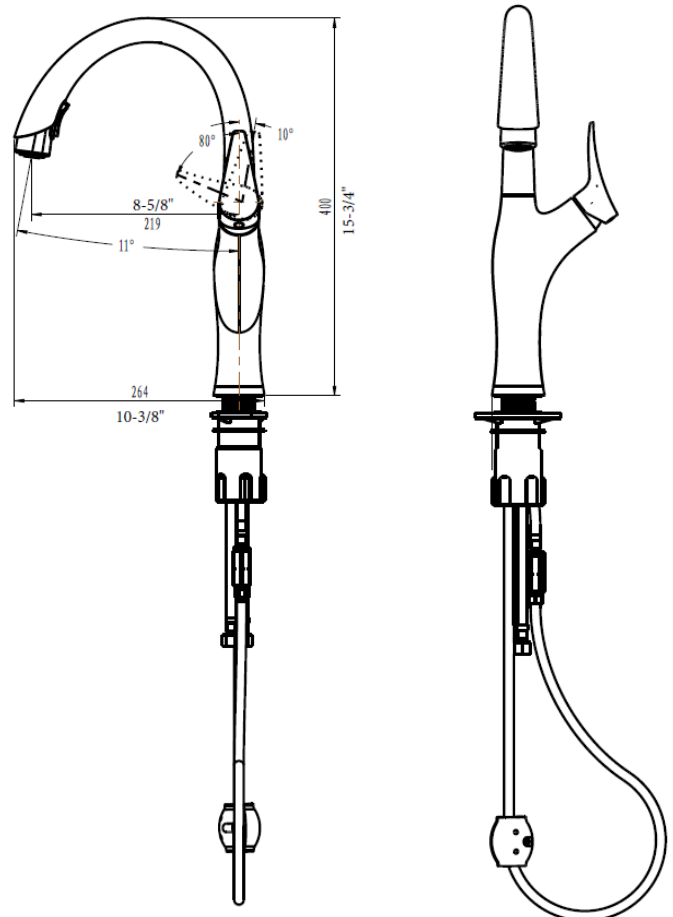

### NOMINAL DIMENSIONS

Model 442023 shown

REACH	SPOUT HEIGHT	FAUCET HEIGHT
8-5/8"	10"	15-3/4"

See next page for exploded parts drawing and parts list.

**BLANCO AMERICA**

800.451.5782

www.blancoamerica.com

© 2016 BLANCO AMERICA

1/16

SPEC-001

Faucet hole  $\Phi$ 1-3/8"