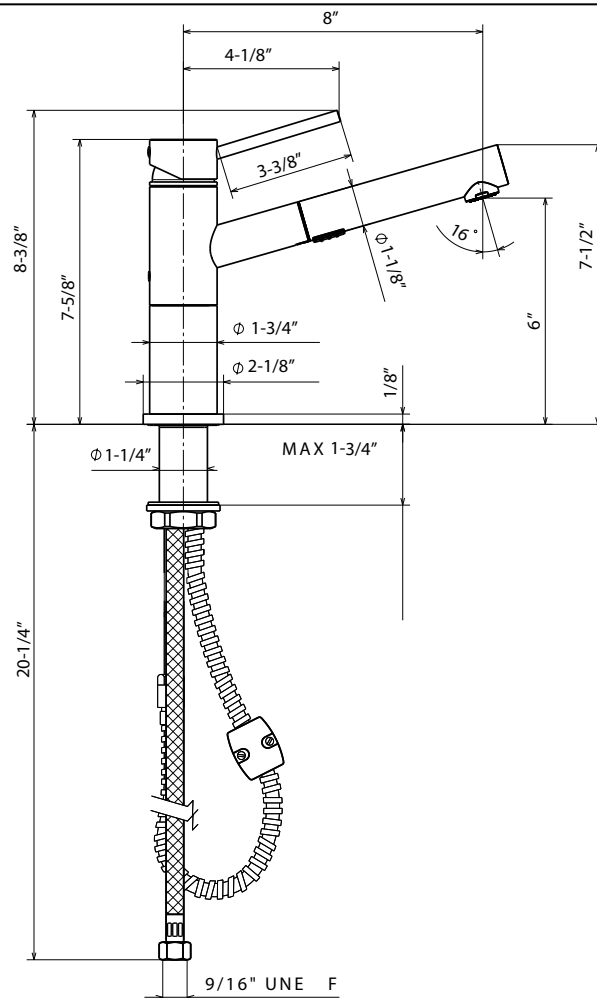

### FEATURES

- Solid brass body
- Meets CALGREEN requirements for water-saving usage
- Ceramic disk cartridge
- Extendable dual pull-out spray
- 1.8 GPM flow rate saves 20% more water
- Installation in a 1-3/8" hole
- Color coded hot and cold supply lines
- 130 degree spout swivel
- 1-3/4" maximum deck thickness

### NOMINAL DIMENSIONS

Model 441493 shown

REACH	SPOUT HEIGHT	FAUCET HEIGHT
8"	6"	8-1/2"

See next page for exploded parts drawing and parts list.

**BLANCO AMERICA**

800.451.5782

www.blancoamerica.com

© 2013 BLANCO AMERICA

### REPAIR PART GUIDE

Num.	Description	Part #
1,1.1	Handle - Satin Nickel	441888
1.1	Handle screw and cap	440890
2	Cartridge lock nut	441890
3	Cartridge	440877
4,5	Inner body ring set and screw	441891
6	Mounting assembly	441892
7	Spray hose	440878
8	Check valve	441874
9	Weight	441917
10	Handspray - Satin Nickel 1.8 GPM	441932
10.1	Aerator	440906
10.2	Flow regulator 1.8 GPM	441445