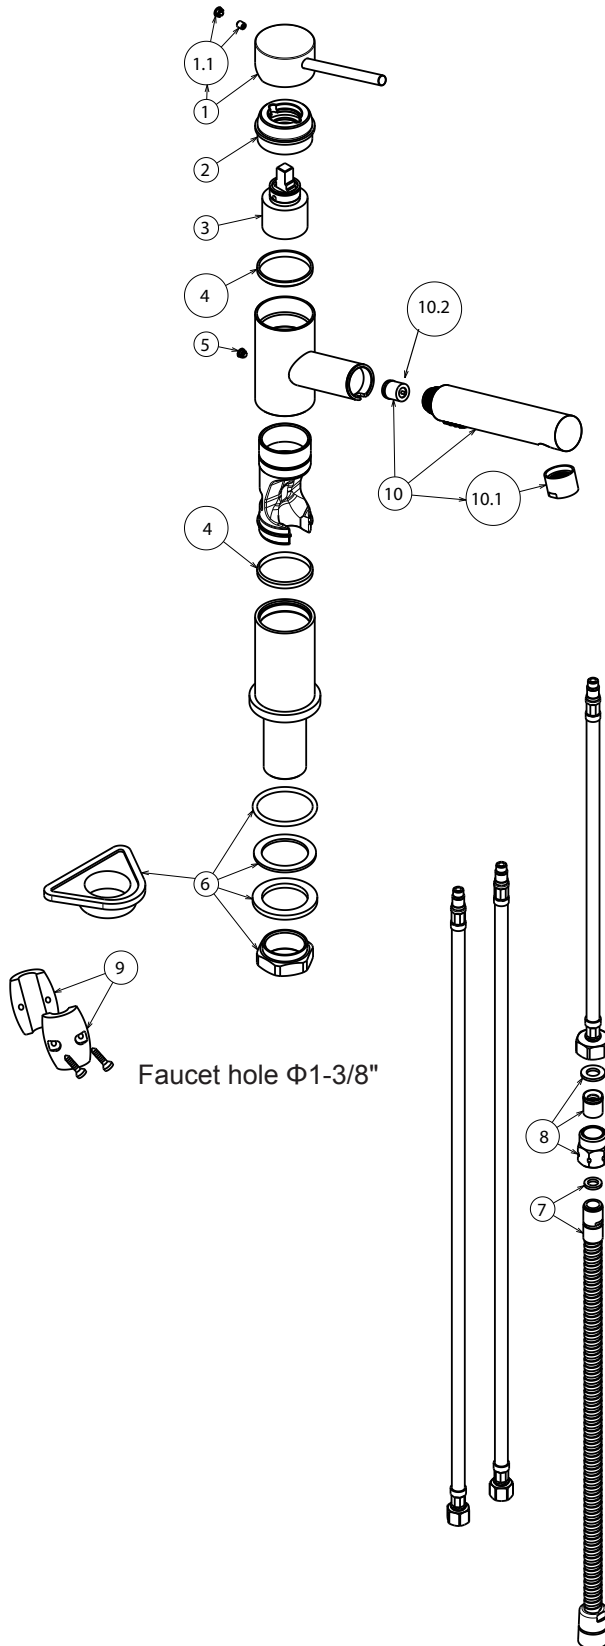

### FEATURES

- Solid brass body
- Meets CALGREEN requirements for water-saving usage
- Ceramic disk cartridge
- Extendable dual pull-out spray
- 1.8 GPM flow rate saves 20% more water
- Installation in a 1-3/8" hole
- Color coded hot and cold supply lines
- 130 degree spout swivel
- 1-3/4" maximum deck thickness

### OPTIONAL ACCESSORIES

Alta Soap Dispenser: 440045 (Satin Nickel)

### NOMINAL DIMENSIONS

Model 441493 shown

REACH	SPOUT HEIGHT	FAUCET HEIGHT
8"	6"	8-1/2"

See next page for exploded parts drawing and parts list.

**BLANCO AMERICA**

800.451.5782

www.blancoamerica.com

© 2013 BLANCO AMERICA

### REPAIR PART GUIDE

Num.	Description	Part #
1,1.1	Handle - Satin Nickel	441888
1.1	Handle screw and cap	440890
2	Cartridge lock nut	441890
3	Cartridge	440877
4,5	Inner body ring set and screw	441891
6	Mounting assembly	441892
7	Spray hose	440878
8	Check valve	441874
9	Weight	441917
10	Handspray - Satin Nickel 1.8 GPM	441932
10.1	Aerator	440906
10.2	Flow regulator 1.8 GPM	441445