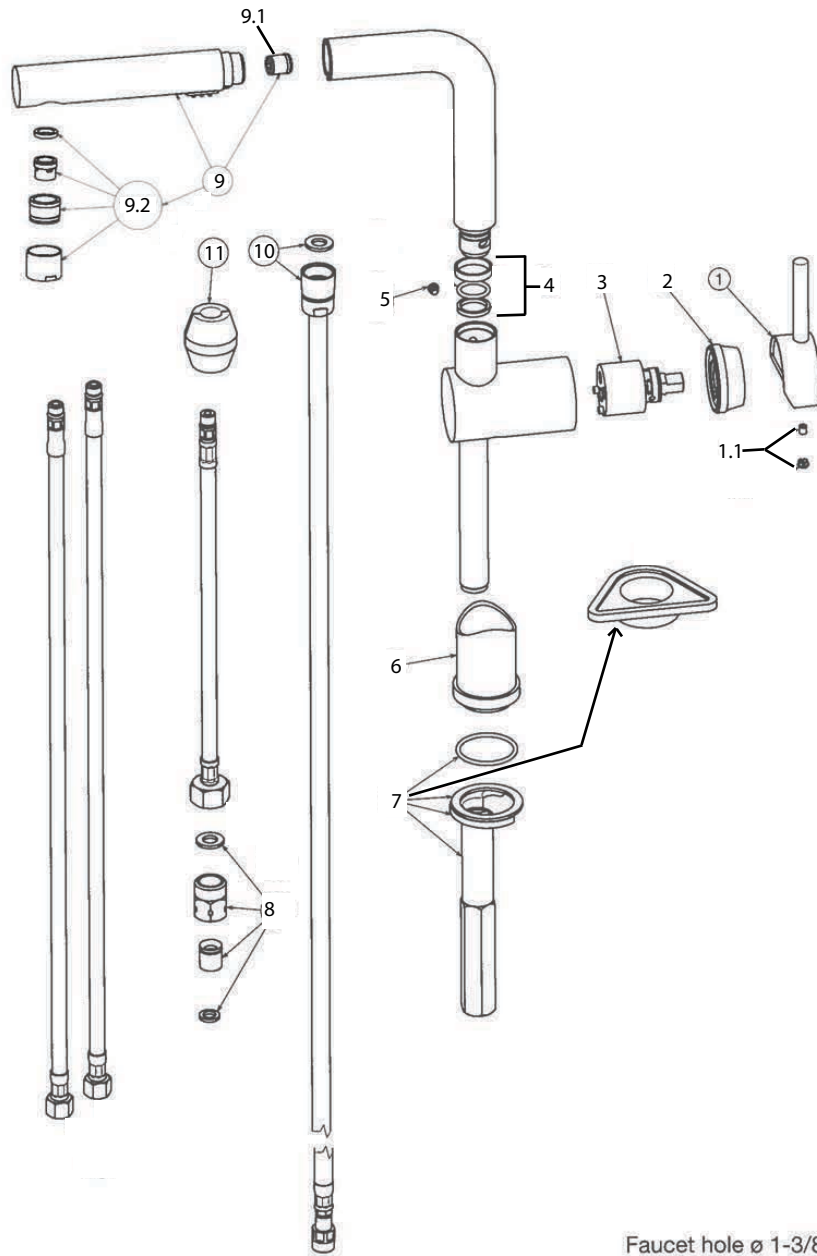

FEATURED MODEL

441430 Pull-Out with Dual Spray, CHROME

ADDITIONAL MODELS

441431 Pull-Out with Dual Spray, SATIN NICKEL

FEATURES

- Button activated dual spray
- Ceramic disk cartridge
- 1.8 GPM flow rate saves 20% more water
- Classic contemporary design that makes every kitchen look professional
- Installation in a 1-3/8" hole
- 140 degree spout swivel
- 2" backsplash clearance off center
- 1-3/4" maximum deck thickness
- Meets CALGREEN requirements for water-saving usage

JOB INFORMATION

Job Name: _____

Contact: _____

Date Specified: _____

Specifier: _____

Contractor: _____

NOMINAL DIMENSIONS

Model 441430 shown

REACH	SPOUT HEIGHT	FAUCET HEIGHT
8-1/2"	9-3/4"	11"

See next page for exploded parts drawing and parts list.

BLANCO AMERICA

800.451.5782

www.blancoamerica.com

© 2013 BLANCO AMERICA

10/14

SPEC-004

REPAIR PART GUIDE

Num.	Description	Part #
1, 1.1	Handle - Chrome	441919
1.1	Handle screw and cap	440889
2	Cartridge Lock Nut	441924
3	Cartridge	440877
4, 5	Spout - Ring set and screw	441929
6	Base - Chrome	441930
7	Mounting assembly	441976
8	Check valve assembly 1.8 GPM	441937
9,9.1,9.2	Handspray - Chrome 1.8 GPM	441938
9.1	Flow regulator 1.8 GPM	441445
9.2	Aerator set	441977
10	Spray hose	441066
11	Weight	441917