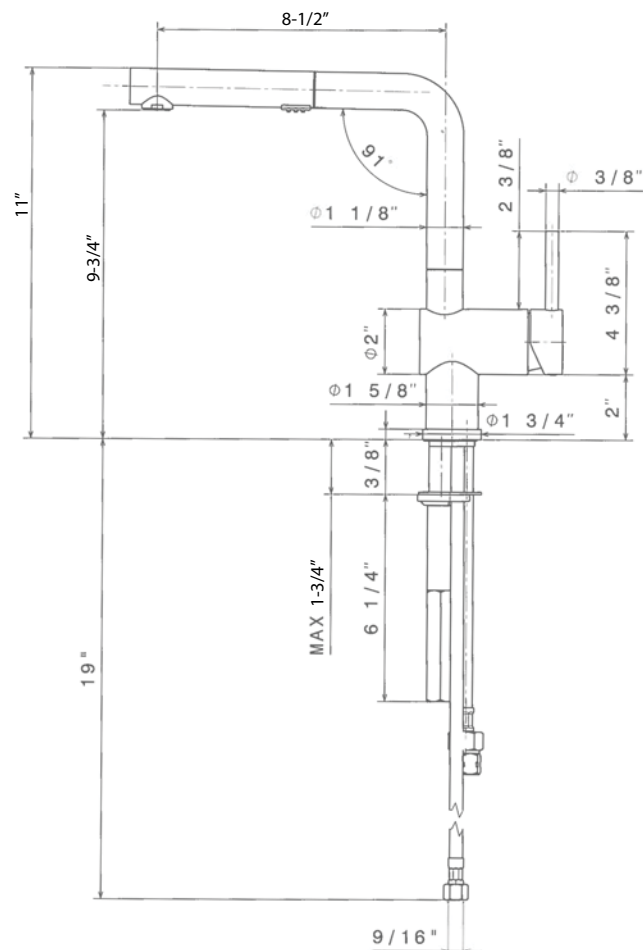

FEATURED MODEL

441430 Pull-Out with Dual Spray, CHROME

ADDITIONAL MODELS

441431 Pull-Out with Dual Spray, SATIN NICKEL

FEATURES

- Button activated dual spray
- Ceramic disk cartridge
- 1.8 GPM flow rate saves 20% more water
- Classic contemporary design that makes every kitchen look professional
- Installation in a 1-3/8" hole
- 140 degree spout swivel
- 2" backsplash clearance off center
- 1-3/4" maximum deck thickness
- Meets CALGREEN requirements for water-saving usage

JOB INFORMATION

Job Name: _____

Contact: _____

Date Specified: _____

Specifier: _____

Contractor: _____

NOMINAL DIMENSIONS

Model 441430 shown

REACH	SPOUT HEIGHT	FAUCET HEIGHT
8-1/2"	9-3/4"	11"

See next page for exploded parts drawing and parts list.

BLANCO AMERICA

800.451.5782

www.blancoamerica.com

© 2013 BLANCO AMERICA

10/14

SPEC-004

REPAIR PART GUIDE

Num.	Description	Part #
1, 1.1	Handle - Chrome	441919
1.1	Handle screw and cap	440889
2	Cartridge Lock Nut	441924
3	Cartridge	440877
4, 5	Spout - Ring set and screw	441929
6	Base - Chrome	441930
7	Mounting assembly	441976
8	Check valve assembly 1.8 GPM	441937
9,9.1,9.2	Handspray - Chrome 1.8 GPM	441938
9.1	Flow regulator 1.8 GPM	441445
9.2	Aerator set	441977
10	Spray hose	441066
11	Weight	441917