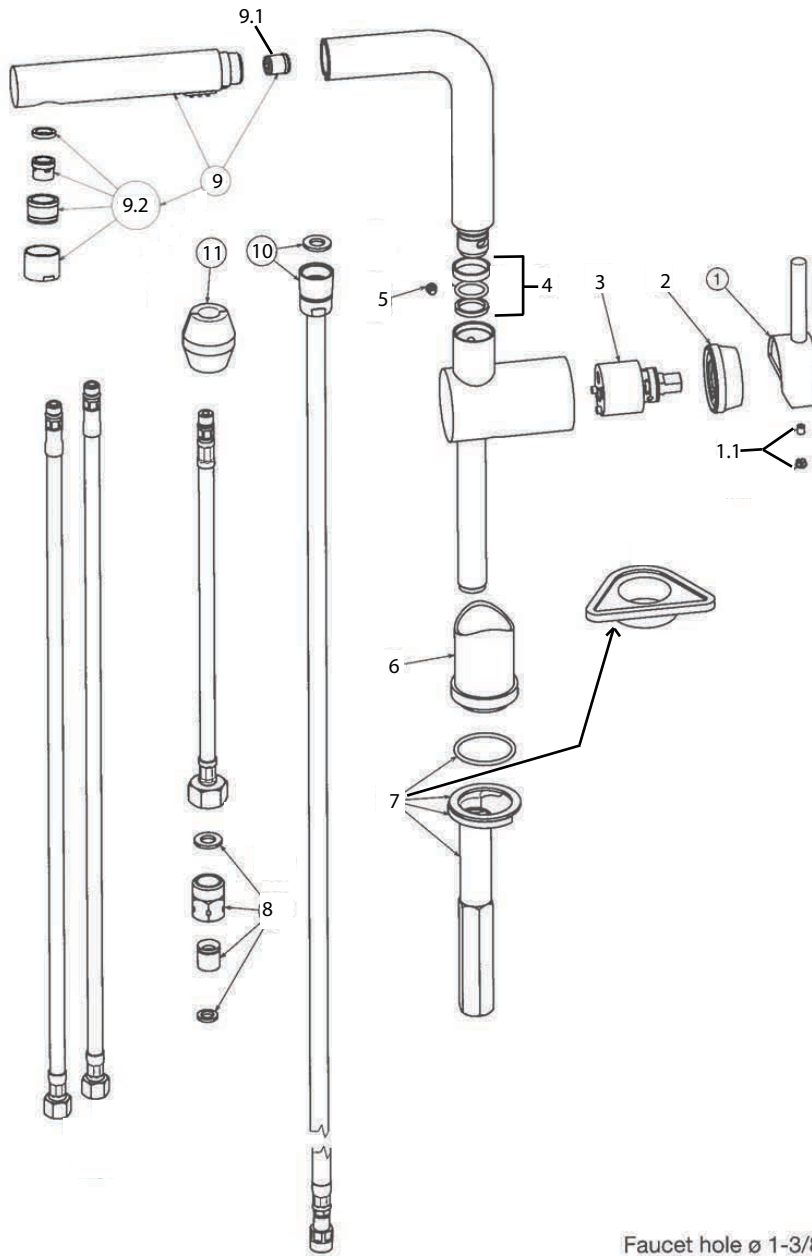

FEATURED MODEL

441403 Pull-Out with Dual Spray, CHROME

ADDITIONAL MODELS

441404 Pull-Out with Dual Spray, SATIN NICKEL

FEATURES

- Button activated dual spray
- Ceramic disk cartridge
- 2.2 GPM flow rate
- Classic contemporary design that makes every kitchen look professional
- Installation in a 1-3/8" hole
- 140 degree spout swivel
- 2" backsplash clearance off center
- 1-3/4" maximum deck thickness

JOB INFORMATION

Job Name: _____

Contact: _____

Date Specified: _____

Specifier: _____

Contractor: _____

NOMINAL DIMENSIONS

Model 441403 shown

REACH	SPOUT HEIGHT	FAUCET HEIGHT
8-1/2"	9-3/4"	11"

See next page for exploded parts drawing and parts list.

BLANCO AMERICA

800.451.5782

www.blancoamerica.com

© 2013 BLANCO AMERICA

10/14

SPEC-004

REPAIR PART GUIDE

Num.	Description	Part #
1, 1.1	Handle - Chrome	441919
1.1	Handle - Screw and Cap	440889
2	Cartridge Lock Nut	441924
3	Cartridge	440877
4, 5	Spout - Ring set and screw	441929
6	Base - Chrome	441930
7	Mounting assembly	441976
8	Check valve assembly 2.2 GPM	441874
9,9.1,9.2	Handspray - Chrome	441447
9.1	Flow regulator 2.2 GPM	441448
9.2	Aerator set	441977
10	Spray hose	441066
11	Weight	441917