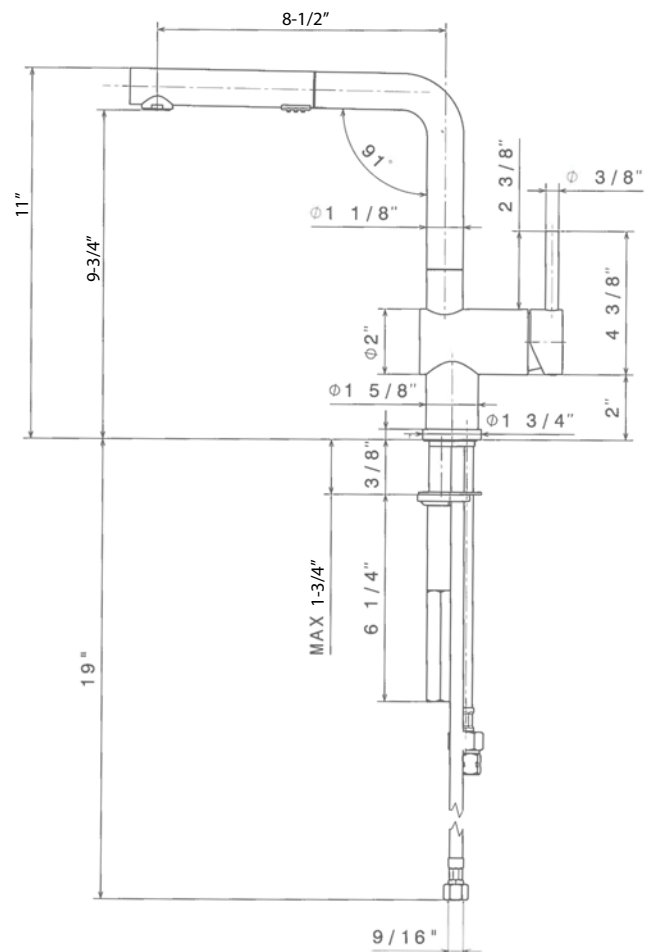

FEATURED MODEL

441403 Pull-Out with Dual Spray, CHROME

ADDITIONAL MODELS

441404 Pull-Out with Dual Spray, SATIN NICKEL

FEATURES

- Button activated dual spray
- Ceramic disk cartridge
- 2.2 GPM flow rate
- Classic contemporary design that makes every kitchen look professional
- Installation in a 1-3/8" hole
- 140 degree spout swivel
- 2" backsplash clearance off center
- 1-3/4" maximum deck thickness

JOB INFORMATION

Job Name: _____

Contact: _____

Date Specified: _____

Specifier: _____

Contractor: _____

NOMINAL DIMENSIONS

Model 441403 shown

REACH	SPOUT HEIGHT	FAUCET HEIGHT
8-1/2"	9-3/4"	11"

See next page for exploded parts drawing and parts list.

BLANCO AMERICA

800.451.5782

www.blancoamerica.com

© 2013 BLANCO AMERICA

10/14

SPEC-004

REPAIR PART GUIDE

Num.	Description	Part #
1, 1.1	Handle - Chrome	441919
1.1	Handle - Screw and Cap	440889
2	Cartridge Lock Nut	441924
3	Cartridge	440877
4, 5	Spout - Ring set and screw	441929
6	Base - Chrome	441930
7	Mounting assembly	441976
8	Check valve assembly 2.2 GPM	441874
9,9.1,9.2	Handspray - Chrome	441447
9.1	Flow regulator 2.2 GPM	441448
9.2	Aerator set	441977
10	Spray hose	441066
11	Weight	441917