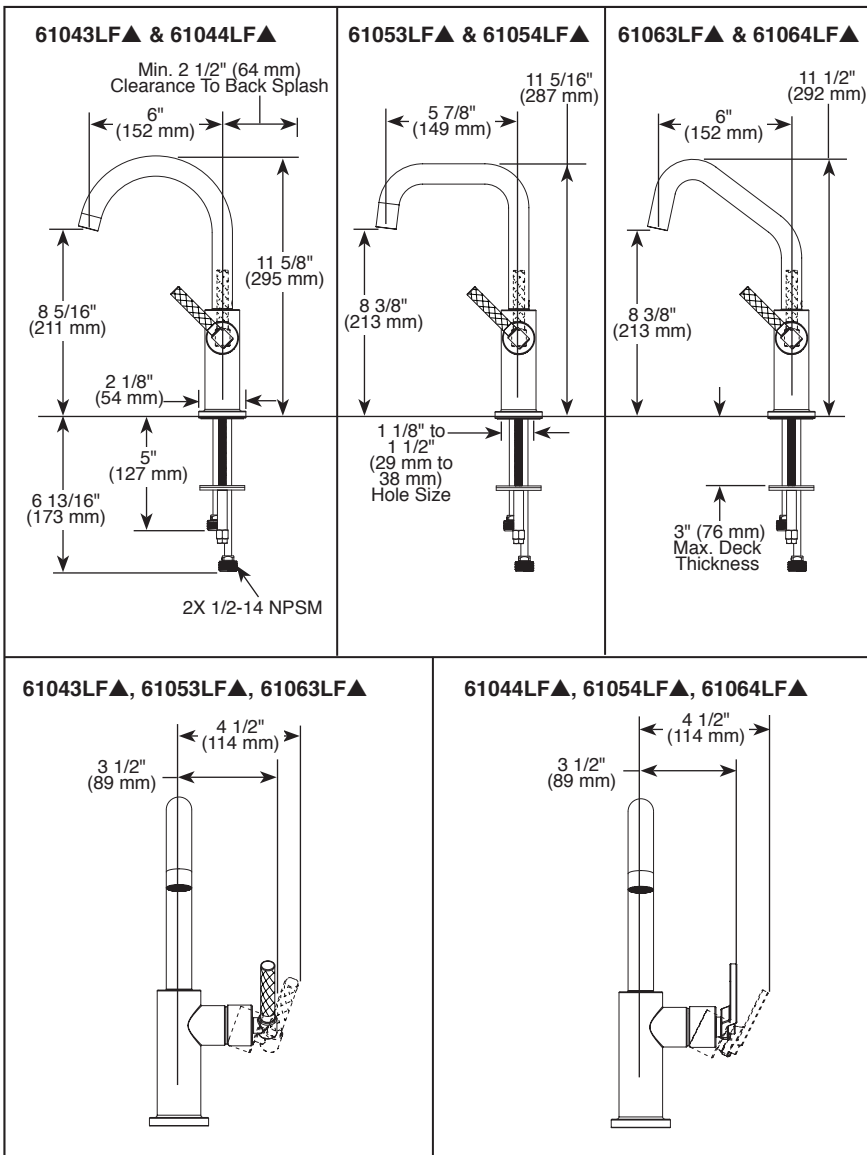

▲ Designate proper finish suffix

Brizo Kitchen & Bath Company reserves the right (1) to make changes in specifications and materials, and (2) to change or discontinue models, both without notice or obligation. Dimensions are for reference only. See current full-line price book or www.brizo.com for finish options and product availability.

BSP-K-61043LF Rev. A

Brizo Kitchen & Bath Company
Indianapolis, Indiana 46280
A Division of Masco Corporation of Indiana
© 2017 Brizo Kitchen & Bath Company