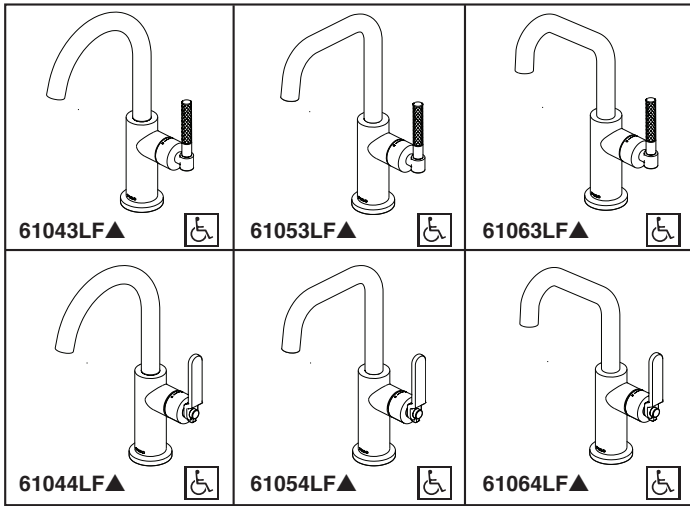

BRIZO®

KITCHEN FAUCETS

- Litze™ Collection
- Single Handle Bar Faucet

STANDARD SPECIFICATIONS:

- Maximum 1.8 gpm @ 60 psi, 6.8 L/min @ 414 kPa
- One hole mount
- Solid brass fabricated body
- Ceramic disc cartridge
- Spout rotates 360°
- 3/8" staggered copper supply lines with 1/2" adapters

WARRANTY

- Lifetime limited warranty on parts (other than electronic parts and batteries) and finishes: or, for commercial users, for 5 years from date of purchase.
- 5 year limited warranty on electronic parts (other than batteries); or, for commercial users, for 1 year from the date of purchase. No warranty is provided on batteries.

COMPLIES WITH:

- ASME A112.18.1 / CSA B125.1
- ASME A112.18.6
- Indicates compliance to ICC/ANSI A117.1
- Verified compliant with .25% weighted average Pb content regulations.

Submitted Model No.: _____
Specific Features: _____