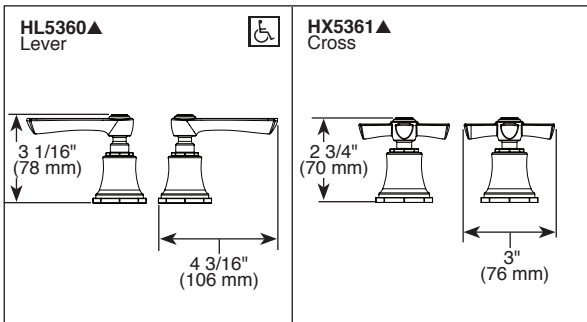

▲ Designate proper finish suffix

COMPLIES WITH:

1. ANSI/ASME A112.18.1 / CSA B125.1
   - ANSI/ASME A112.18.2 / CSA B125.2
2. Indicates compliance to ICC/ANSI A117.1