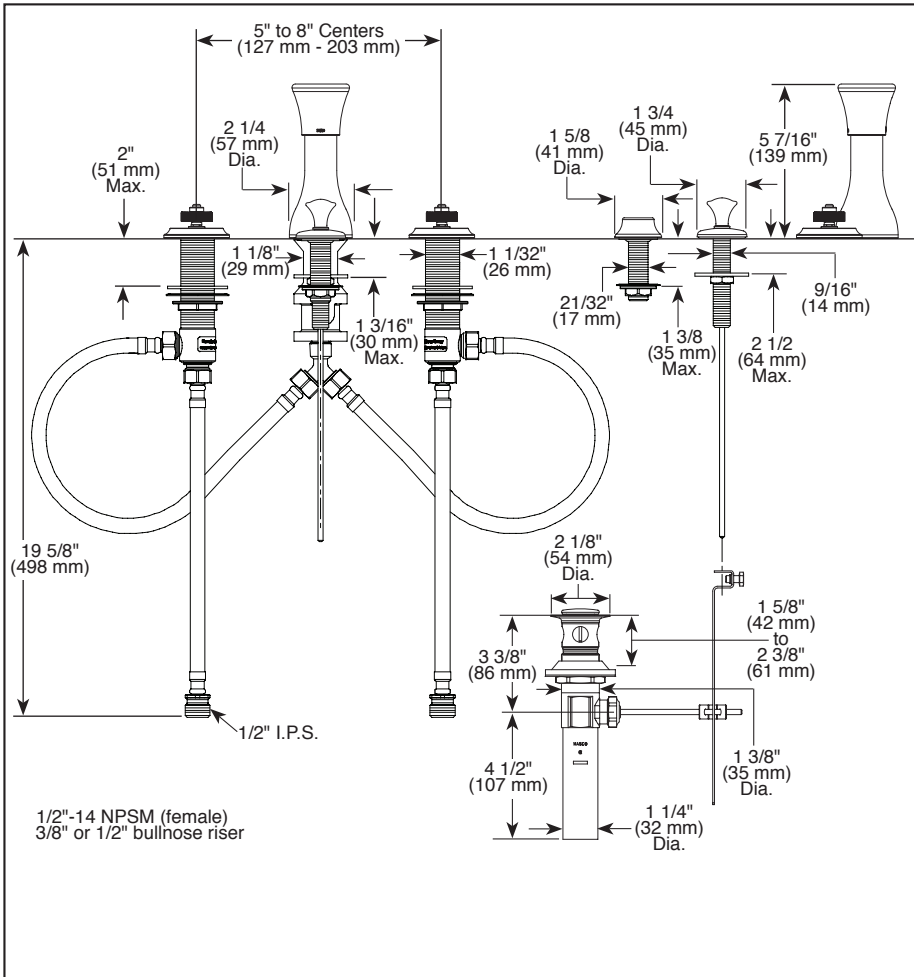

BRIZO®

BIDET FAUCET

- Rook™ Collection
- Two Handle Bidet Faucet

Submitted Model No.: _____

Specific Features: _____

FEATURES:

- Handles attach with rare earth magnets inside handles. No set screw required. Simplifies installation and provides flush mount installation.

STANDARD SPECIFICATIONS:

- Two handle bidet faucet for exposed mounting on 4 hole applications
- Widespread 5" to 8" centers
- Control mechanism shall be of the rotating ceramic cylinder type with 90° (1/4 turn) rotation
- Metal drain has pop-up type fitting with plated flange and stopper
- Diverter with integral vacuum breaker
- Directional handle for rim flush or rosette spray douche
- Handles sold separately (HL5360 or HX5361)