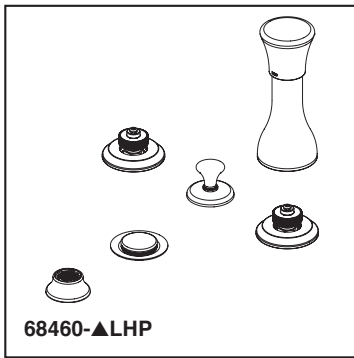

BRIZO®

BIDET FAUCET

- Rook™ Collection
- Two Handle Bidet Faucet

Submitted Model No.: _____

Specific Features: _____

FEATURES:

- Handles attach with rare earth magnets inside handles. No set screw required. Simplifies installation and provides flush mount installation.

STANDARD SPECIFICATIONS:

- Two handle bidet faucet for exposed mounting on 4 hole applications
- Widespread 5" to 8" centers
- Control mechanism shall be of the rotating ceramic cylinder type with 90° (1/4 turn) rotation
- Metal drain has pop-up type fitting with plated flange and stopper
- Diverter with integral vacuum breaker
- Directional handle for rim flush or rosette spray douche
- Handles sold separately (HL5360 or HX5361)