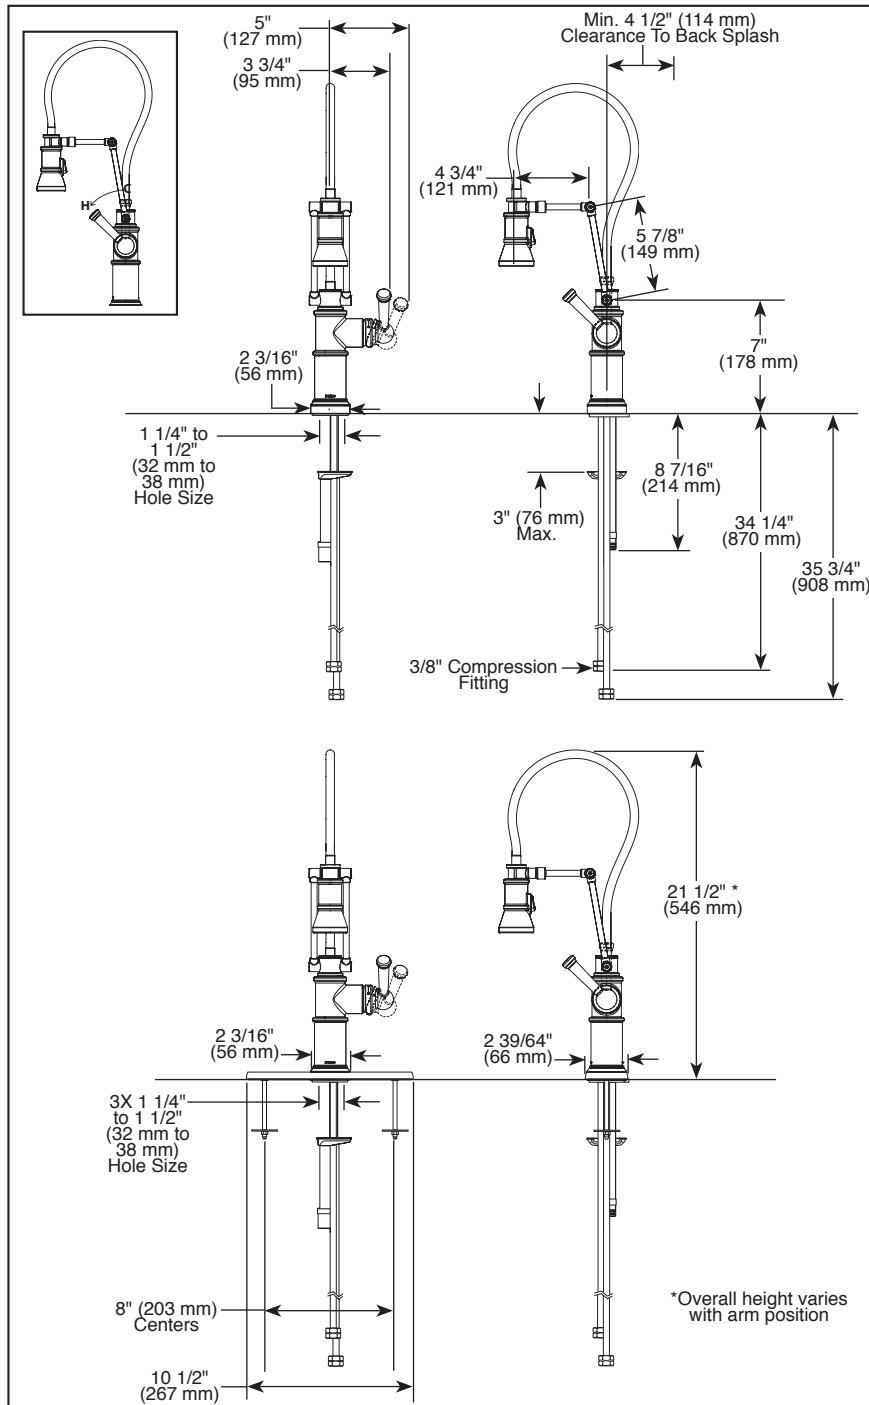

BRIZO®

KITCHEN FAUCETS

- Artesso® Collection
- Single Handle Articulating Deck Mount

64225LF▲

With Optional
Escutcheon RP71451▲

Submitted Model No.: _____

Specific Features: _____

FEATURES:

- MagneDock® Magnetic Docking
- SmartTouch® On/Off Functionality
- TempID® indicator light shows water temperature and signals when batteries run low

STANDARD SPECIFICATIONS:

- Maximum 1.8 gpm @ 60 psi, 6.8 L/min @ 414 kPa
- One or three hole mount (escutcheon optional)
- Diamond coated ceramic cartridge
- Quick connect hoses
- Arm rotates 360°
- 23" (584 mm) above-deck exposed hose
- Two-function wand: aerated stream or spray
- Dual integral check valves in sprayer

Note: Exterior arm screws are decorative and will NOT need to be tightened during the lifetime of the faucet. Turning or removing screws may hinder arm functionality and will void the faucet warranty.