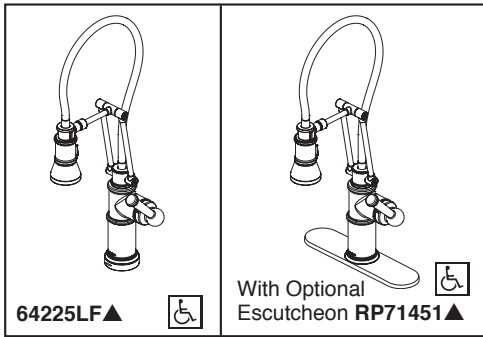

BRIZO®

KITCHEN FAUCETS

- Artesso® Collection
- Single Handle Articulating Deck Mount

64225LF▲

With Optional
Escutcheon RP71451▲

Submitted Model No.: _____

Specific Features: _____

FEATURES:

- MagneDock® Magnetic Docking
- SmartTouch® On/Off Functionality
- TempID® indicator light shows water temperature and signals when batteries run low

STANDARD SPECIFICATIONS:

- Maximum 1.8 gpm @ 60 psi, 6.8 L/min @ 414 kPa
- One or three hole mount (escutcheon optional)
- Diamond coated ceramic cartridge
- Quick connect hoses
- Arm rotates 360°
- 23" (584 mm) above-deck exposed hose
- Two-function wand: aerated stream or spray
- Dual integral check valves in sprayer

Note: Exterior arm screws are decorative and will NOT need to be tightened during the lifetime of the faucet. Turning or removing screws may hinder arm functionality and will void the faucet warranty.