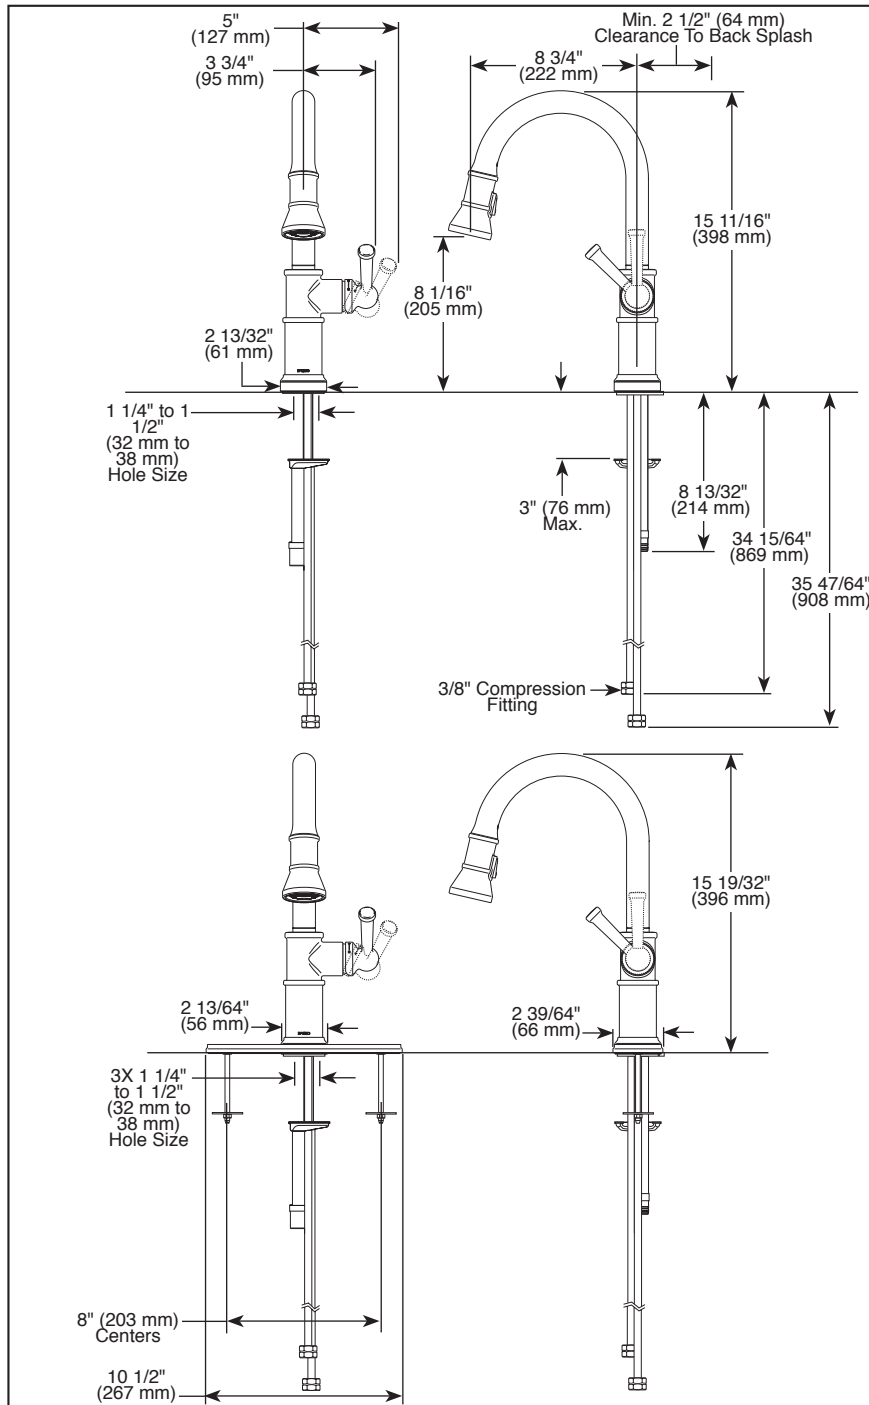

63025LF▲

With Optional
Escutcheon RP71451▲

Submitted Model No.: _____

Specific Features: _____

▲ Designate proper finish suffix

Brizo Kitchen & Bath Company reserves the right (1) to make changes in specifications and materials, and (2) to change or discontinue models, both without notice or obligation. Dimensions are for reference only. See current full-line price book or www.brizo.com for finish options and product availability.

BSP-K-63025LF Rev. C

BRIZO®

KITCHEN FAUCETS

- Artesso™ Collection
- Single Handle Deck Mount
- 2-Function Pull-Down Sprayer
- Single or 3 Hole Sink Applications
- Centermount or 8" (203 mm) Centers w/
Optional 10 1/2 (267 mm) Escutcheon
- MagneDock® Magnetic Docking

STANDARD SPECIFICATIONS:

- Single handle, 2-function pull-down kitchen faucets for exposed mounting on single or three hole sinks.
- 15 5/8" (397 mm) high, 8 3/4" (222 mm) long, spout swings 360°.
- Lever handle. Control mechanism shall be full-motion valve cartridge.
- Quick connect hoses.
- Pull-down wand operates in an aerated or spray mode via ergonomic button.
- MagneDock® magnetic docking.
- Dual integral check valves in sprayer.
- Hose travels inside mounting shank so it will not interfere with deck edges.
- Keyed 10 1/2" (267 mm) escutcheon to help alignment and aid installation.
- Maximum 1.80 gpm @ 60 psi, 6.8 L/min @ 414 kPa