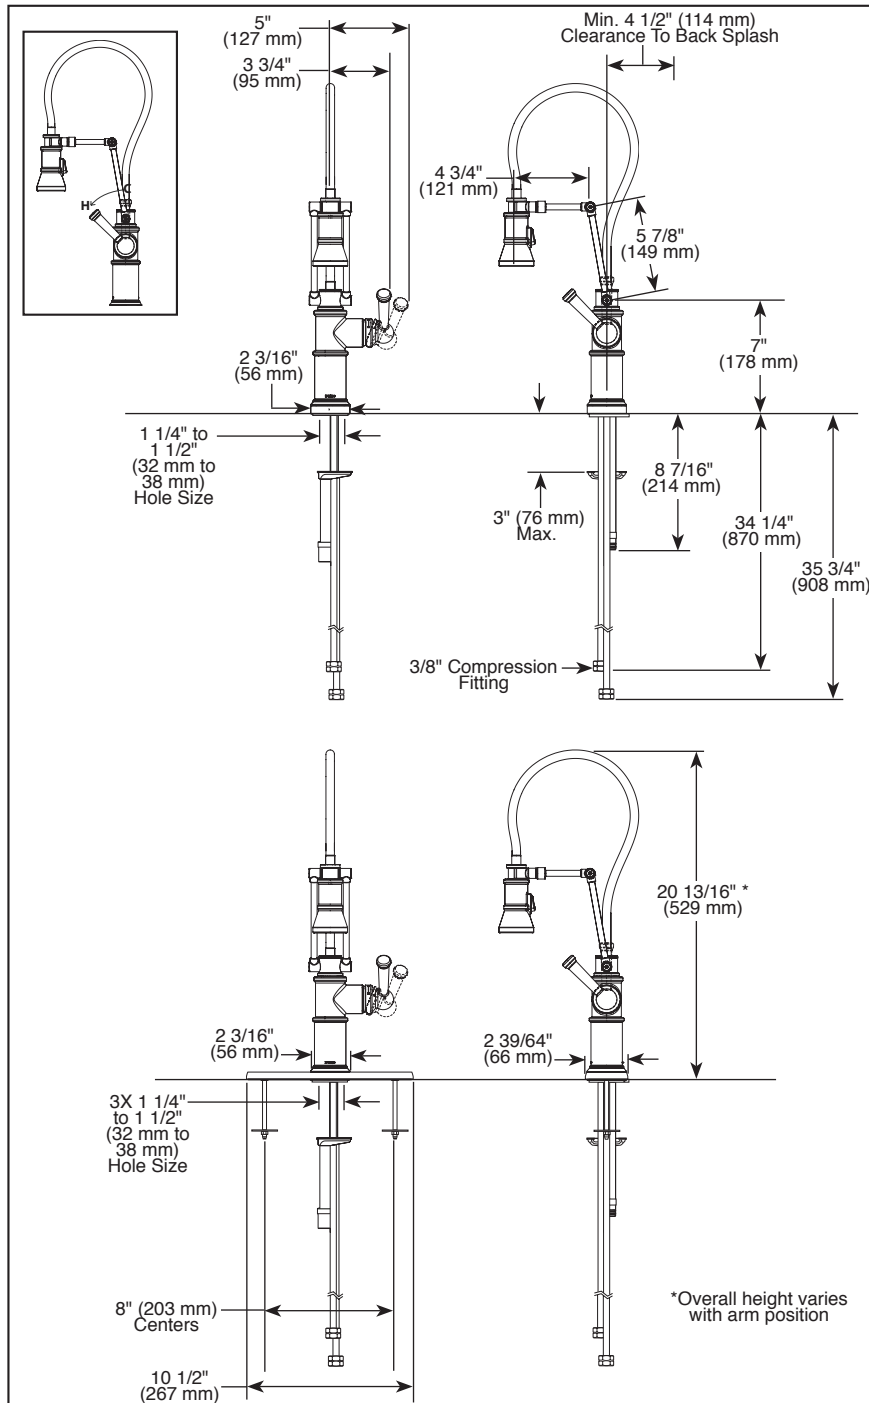

FEATURES:

- MagneDock® Magnetic Docking

STANDARD SPECIFICATIONS:

- Maximum 1.8 gpm @ 60 PSI, 6.8L/Min @ 414 kPa
- One or three hole mount (escutcheon optional)
- Diamond coated ceramic cartridge
- Quick connect hoses
- Arm rotates 360°
- 23" (584 mm) above-deck exposed hose
- Two-function wand: aerated stream or spray
- Dual integral check valves in sprayer

Note: Exterior arm screws are decorative and will NOT need to be tightened during the lifetime of the faucet. Turning or removing screws may hinder arm functionality and will void the faucet warranty.

WARRANTY

- Lifetime limited warranty on parts (other than electronic parts and batteries) and finishes: or, for commercial users, for 5 years from date of purchase.
- 5 year limited warranty on electronic parts (other than batteries); or, for commercial users, for 1 year from the date of purchase. No warranty is provided on batteries.

COMPLIES WITH:

- ASME A112.18.1 / CSA B125.1
- Indicates compliance to ICC/ANSI A117.1
- Verified compliant with .25% weighted average Pb content regulations.

▲ Designate proper finish suffix

Brizo reserves the right (1) to make changes in specifications and materials, and (2) to change or discontinue models, both without notice or obligation. Dimensions are for reference only. See current full-line price book or www.brizo.com for finish options and product availability.

BSP-K-63225LF Rev. C

Brizo Kitchen & Bath Company
Indianapolis, Indiana 46280
A Division of Masco Corporation of Indiana
© 2015 Brizo Kitchen & Bath Company