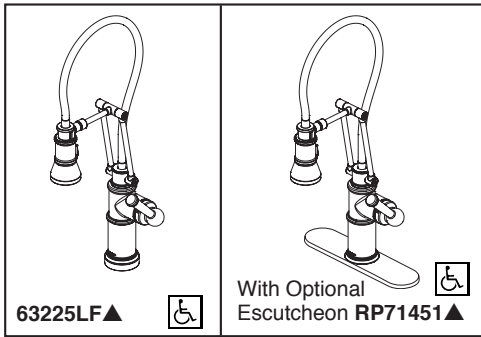

## KITCHEN FAUCETS

- Artesso™ Collection
- Single Handle Articulating Deck Mount

63225LF▲

With Optional  
Escutcheon RP71451▲

Submitted Model No.:

Specific Features:

### STANDARD SPECIFICATIONS:

- Maximum 1.8 gpm @ 60 PSI, 6.8L/Min @ 414 kPa
- One or three hole mount (escutcheon optional)
- Diamond coated ceramic cartridge
- Quick connect hoses
- Arm rotates 360°
- 23" (584 mm) above-deck exposed hose
- Two-function wand: aerated stream or spray
- Dual integral check valves in sprayer