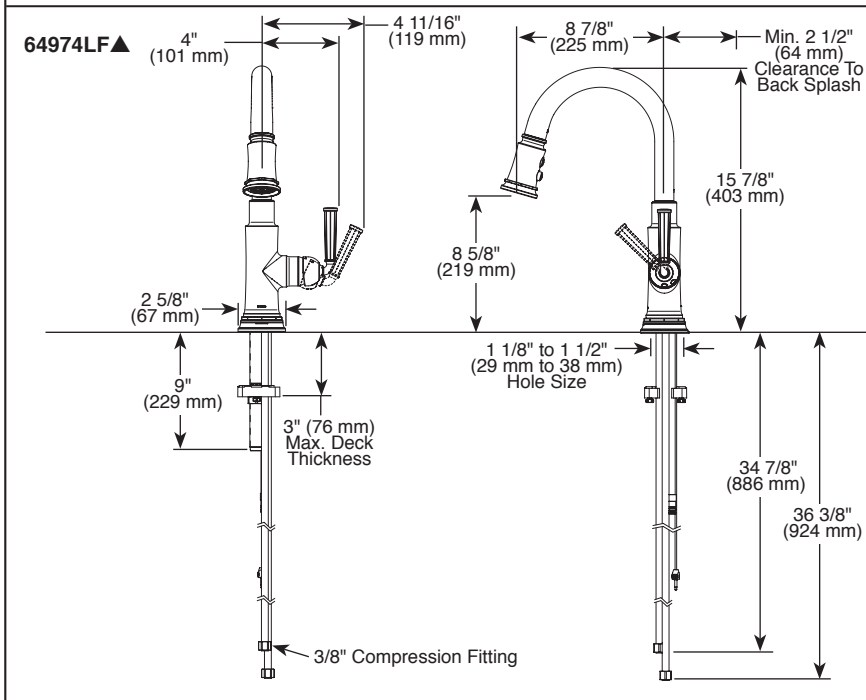

▲ Designate proper finish suffix

Brizo Kitchen & Bath Company reserves the right (1) to make changes in specifications and materials, and (2) to change or discontinue models, both without notice or obligation. Dimensions are for reference only. See current full-line price book or www.brizo.com for finish options and product availability.

BSP-K-64074LF Rev. A

BRIZO®

KITCHEN FAUCETS

- Rook™ Collection
- Single Handle Pull-Down

FEATURES:

- MagneDock® Magnetic Docking
- SmartTouch® On/Off Functionality

STANDARD SPECIFICATIONS:

- Maximum 1.8 gpm @ 60 psi, 6.8 L/min @ 414 kPa
- One hole mount
- Euro-motion ceramic cartridge
- Spout rotates 360°
- Two-function wand; Aerated stream or spray
- Dual integral check valves in sprayer
- Quick connect hoses
- Hose travels inside mounting shank so it will not interfere with deck edges
- LED light indicates water temperature and signals when batteries run low.

WARRANTY

- Lifetime limited warranty on parts (other than electronic parts and batteries) and finishes: or, for commercial users, for 5 years from date of purchase.
- 5 year limited warranty on electronic parts (other than batteries); or, for commercial users, for 1 year from the date of purchase. No warranty is provided on batteries.

COMPLIES WITH:

- ASME A112.18.1 / CSA B125.1
- Indicates compliance to ICC/ANSI A117.1
- Verified compliant with .25% weighted average Pb content regulations.

RP100299▲
Models compatible with optional three-hole escutcheon (not included)

Brizo Kitchen & Bath Company
55 E. 111th Street, Indianapolis, Indiana 46280
350 South Edgeware Road, St. Thomas, ON N5P 4L1
© 2018 Brizo Kitchen & Bath Company