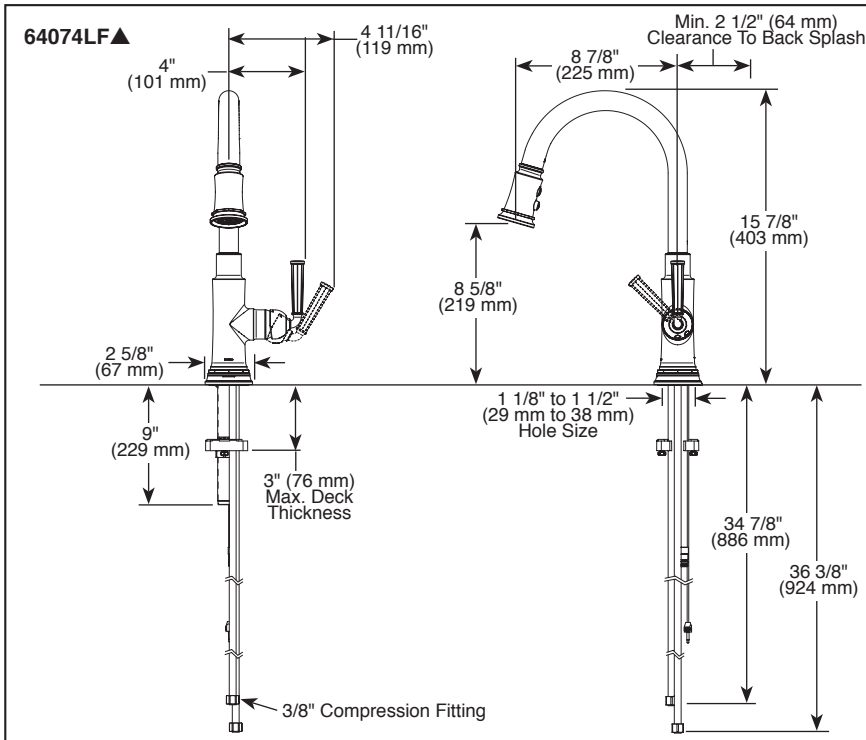

▲ Designate proper finish suffix

Brizo Kitchen & Bath Company reserves the right (1) to make changes in specifications and materials, and (2) to change or discontinue models, both without notice or obligation. Dimensions are for reference only. See current full-line price book or www.brizo.com for finish options and product availability.

BSP-K-64074LF Rev. A

BRIZO®

KITCHEN FAUCETS

- Rook™ Collection
- Single Handle Pull-Down

FEATURES:

- MagneDock® Magnetic Docking
- SmartTouch® On/Off Functionality

STANDARD SPECIFICATIONS:

- Maximum 1.8 gpm @ 60 psi, 6.8 L/min @ 414 kPa
- One hole mount
- Euro-motion ceramic cartridge
- Spout rotates 360°
- Two-function wand; Aerated stream or spray
- Dual integral check valves in sprayer
- Quick connect hoses
- Hose travels inside mounting shank so it will not interfere with deck edges
- LED light indicates water temperature and signals when batteries run low.

WARRANTY

- Lifetime limited warranty on parts (other than electronic parts and batteries) and finishes: or, for commercial users, for 5 years from date of purchase.
- 5 year limited warranty on electronic parts (other than batteries); or, for commercial users, for 1 year from the date of purchase. No warranty is provided on batteries.

COMPLIES WITH:

- ASME A112.18.1 / CSA B125.1
- Indicates compliance to ICC/ANSI A117.1
- Verified compliant with .25% weighted average Pb content regulations.

RP100299▲
Models compatible with optional three-hole escutcheon (not included)

Brizo Kitchen & Bath Company
55 E. 111th Street, Indianapolis, Indiana 46280
350 South Edgeware Road, St. Thomas, ON N5P 4L1
© 2018 Brizo Kitchen & Bath Company