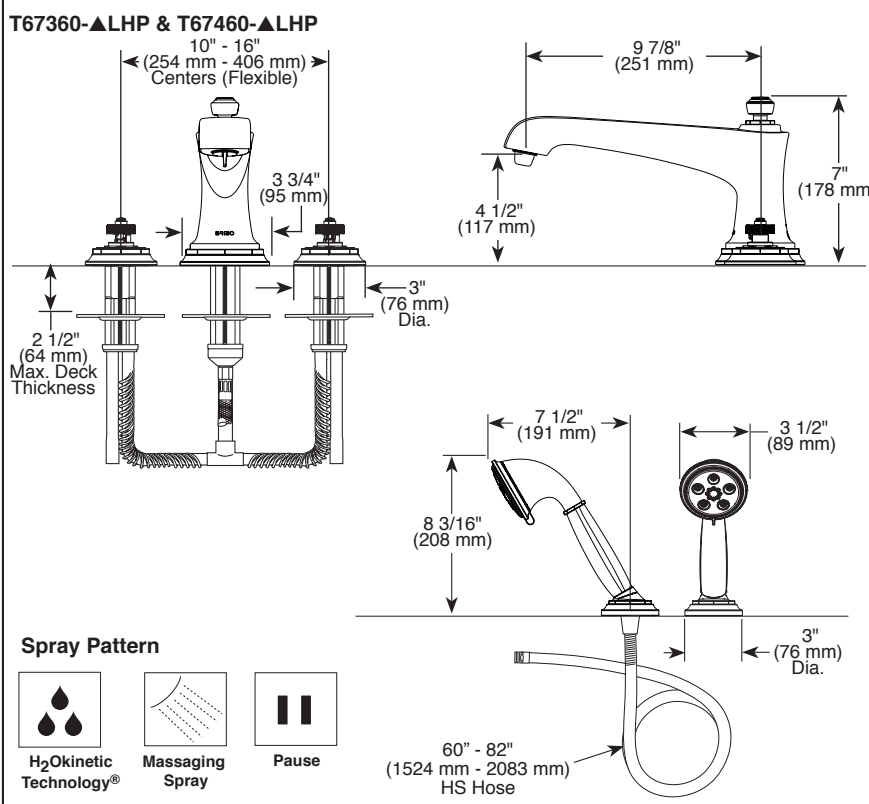

Submitted Model No.: _____
 Specific Features: _____

BRIZO®

ROMAN TUB FAUCET TRIM ONLY

- Rook™ Collection
- Three Hole Installation (T67360-LHP & T67361-LHP)
- Four Hole Installation (T67460-LHP & T67461-LHP)

- FEATURES:**
- H₂Okinetic Technology®
 - Handles attach with rare earth magnets inside handles. No set screw required. Simplifies installation and provides flush mount installation.

- STANDARD SPECIFICATIONS:**
- Handshower maximum flow rate 1.75 gpm @ 80 psi, 6.6 L/min @ 550 kPa
 - Trim only for two handle Roman Tub faucet for concealed mounting
 - Available in Channel and Closed spout
 - Temperature and volume controlled with handles
 - Rough-In kit sold separately (R64707 for four hole and R62707 for three hole)
 - Multifunction handshower includes dual check valves for backflow prevention (T67461)
 - Minimum 10" (254 mm) to maximum 16" (406 mm) distance between holes
 - Handles sold separately (HL660 or HX661)
 - 60" - 82" (1524 mm - 2083 mm) stretchable finished metal hose (T67461)

- COMPLIES WITH:**
- ASME A112.18.1 / CSA B125.1
 - Indicates compliance to ICC/ANSI A117.1- Valve control only
 - EPA WaterSense® - Applies to handshower only - RP81079*

▲ Designate proper finish suffix
 Brizo Kitchen & Bath Company reserves the right (1) to make changes in specifications and materials, and (2) to change or discontinue models, both without notice or obligation. Dimensions are for reference only. See current full-line price book or www.brizo.com for finish options and product availability.
 BSP-B-T67361-LHP Rev. E