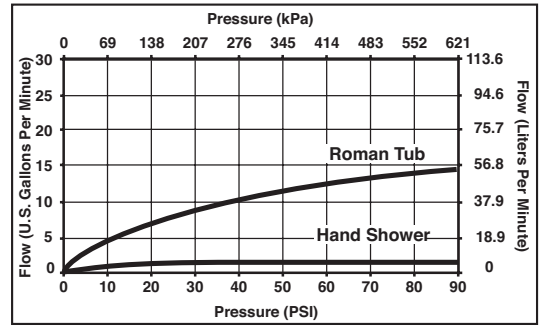

- Rook™ Collection
- Three Hole Installation (T67360-LHP & T67361-LHP)
- Four Hole Installation (T67460-LHP & T67461-LHP)

1. **FEATURES:**
2. H₂Okinetic Technology®
   - Handles attach with rare earth magnets inside handles. No set screw required. Simplifies installation and provides flush mount installation.

1. **STANDARD SPECIFICATIONS:**
2. Handshower maximum flow rate 1.75 gpm @ 80 psi, 6.6 L/min @ 550 kPa
   - Trim only for two handle Roman Tub faucet for concealed mounting
   - Available in Channel and Closed spout
   - Temperature and volume controlled with handles
   - Rough-In kit sold separately (R64707 for four hole and R62707 for three hole)
   - Multifunction handshower includes dual check valves for backflow prevention (T67461)
   - Minimum 10" (254 mm) to maximum 16" (406 mm) distance between holes
   - Handles sold separately (HL660 or HX661)
   - 60" - 82" (1524 mm - 2083 mm) stretchable finished metal hose (T67461)

1. **WARRANTY**
2. Lifetime limited warranty on parts (other than electronic parts and batteries) and finishes: or, for commercial users, for 5 years from date of purchase.
   - 5 year limited warranty on electronic parts (other than batteries); or, for commercial users, for 1 year from the date of purchase. No warranty is provided on batteries.

1. **COMPLIES WITH:**
2. ASME A112.18.1 / CSA B125.1
   - Indicates compliance to ICC/ANSI A117.1- Valve control only
   - EPA WaterSense® - Applies to handshower only - RP81079*