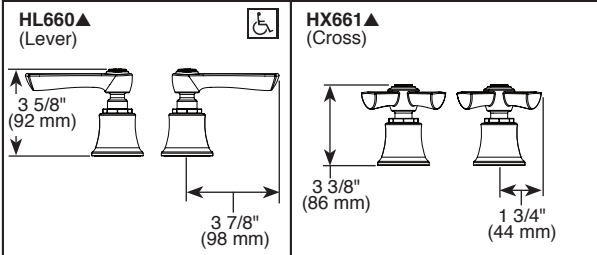

Submitted Model No.: _____
 Specific Features: _____

BRIZO®

ROMAN TUB FAUCET TRIM ONLY

- Rook™ Collection
- Three Hole Installation (T67360-LHP & T67361-LHP)
- Four Hole Installation (T67460-LHP & T67461-LHP)

- FEATURES:**
- H₂Okinetic Technology®
 - Handles attach with rare earth magnets inside handles. No set screw required. Simplifies installation and provides flush mount installation.

- STANDARD SPECIFICATIONS:**
- Handshower maximum flow rate 1.75 gpm @ 80 psi, 6.6 L/min @ 550 kPa
 - Trim only for two handle Roman Tub faucet for concealed mounting
 - Available in Channel and Closed spout
 - Temperature and volume controlled with handles
 - Rough-In kit sold separately (R64707 for four hole and R62707 for three hole)
 - Multifunction handshower includes dual check valves for backflow prevention (T67461)
 - Minimum 10" (254 mm) to maximum 16" (406 mm) distance between holes
 - Handles sold separately (HL660 or HX661)
 - 60" - 82" (1524 mm - 2083 mm) stretchable finished metal hose (T67461)