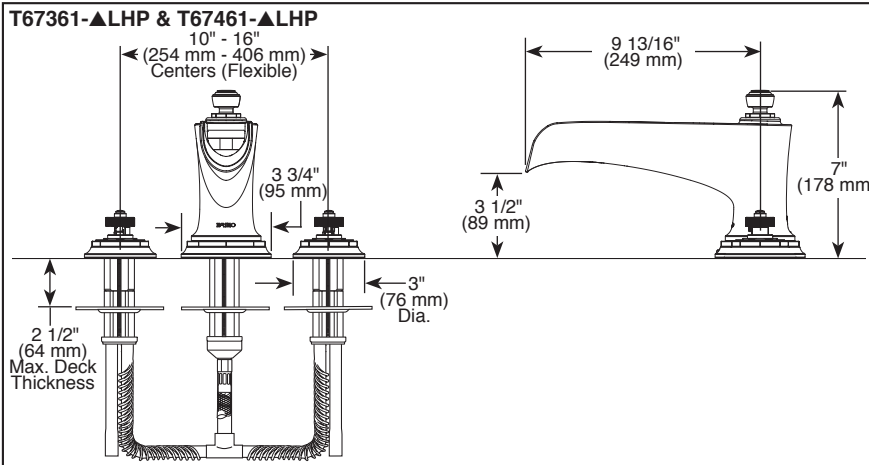

Submitted Model No.: _____
 Specific Features: _____

BRIZO®

ROMAN TUB FAUCET TRIM ONLY

- Rook™ Collection
- Three Hole Installation (T67360-LHP & T67361-LHP)
- Four Hole Installation (T67460-LHP & T67461-LHP)

- FEATURES:**
- H₂Okinetic Technology®
 - Handles attach with rare earth magnets inside handles. No set screw required. Simplifies installation and provides flush mount installation.

- STANDARD SPECIFICATIONS:**
- Handshower maximum flow rate 1.75 gpm @ 80 psi, 6.6 L/min @ 550 kPa
 - Trim only for two handle Roman Tub faucet for concealed mounting
 - Available in Channel and Closed spout
 - Temperature and volume controlled with handles
 - Rough-In kit sold separately (R64707 for four hole and R62707 for three hole)
 - Multifunction handshower includes dual check valves for backflow prevention (T67461)
 - Minimum 10" (254 mm) to maximum 16" (406 mm) distance between holes
 - Handles sold separately (HL660 or HX661)
 - 60" - 82" (1524 mm - 2083 mm) stretchable finished metal hose (T67461)