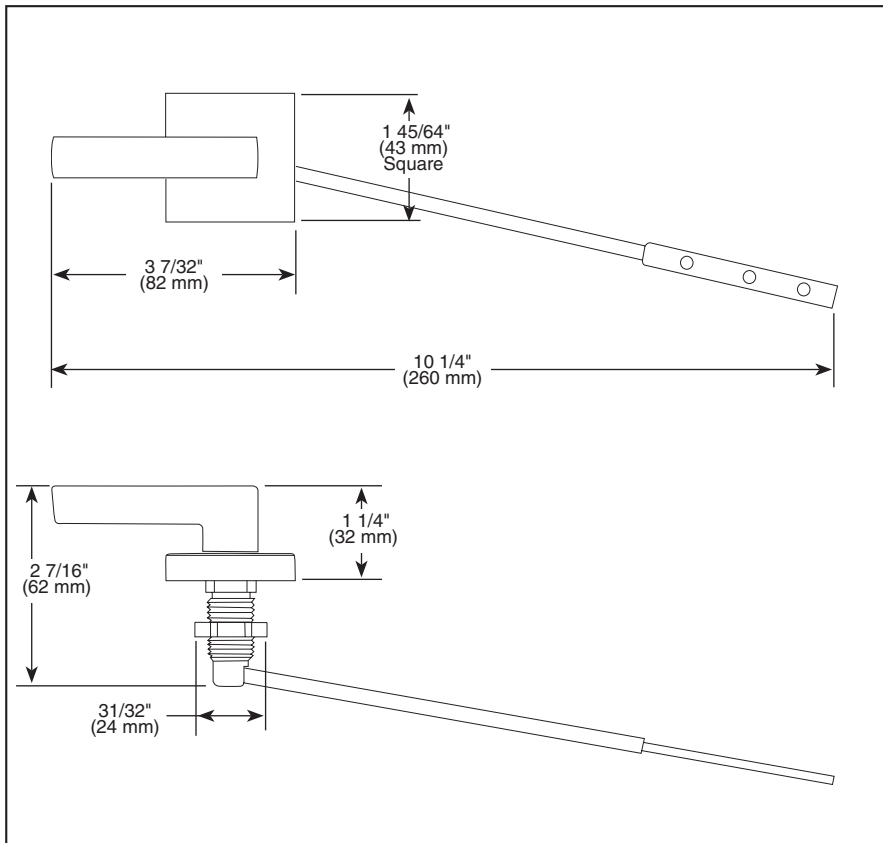

## ACCESSORIES

- Siderna™ Bath Collection
- Front Mount Flush Lever

Submitted Model No.: \_\_\_\_\_

Specific Features: \_\_\_\_\_

▲ Designate proper finish suffix

### STANDARD SPECIFICATIONS:

- Installation instructions included with product.