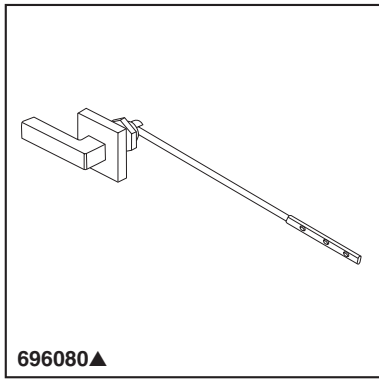

## ACCESSORIES

- Siderna™ Bath Collection
- Front Mount Flush Lever

Submitted Model No.: \_\_\_\_\_

Specific Features: \_\_\_\_\_

▲ Designate proper finish suffix