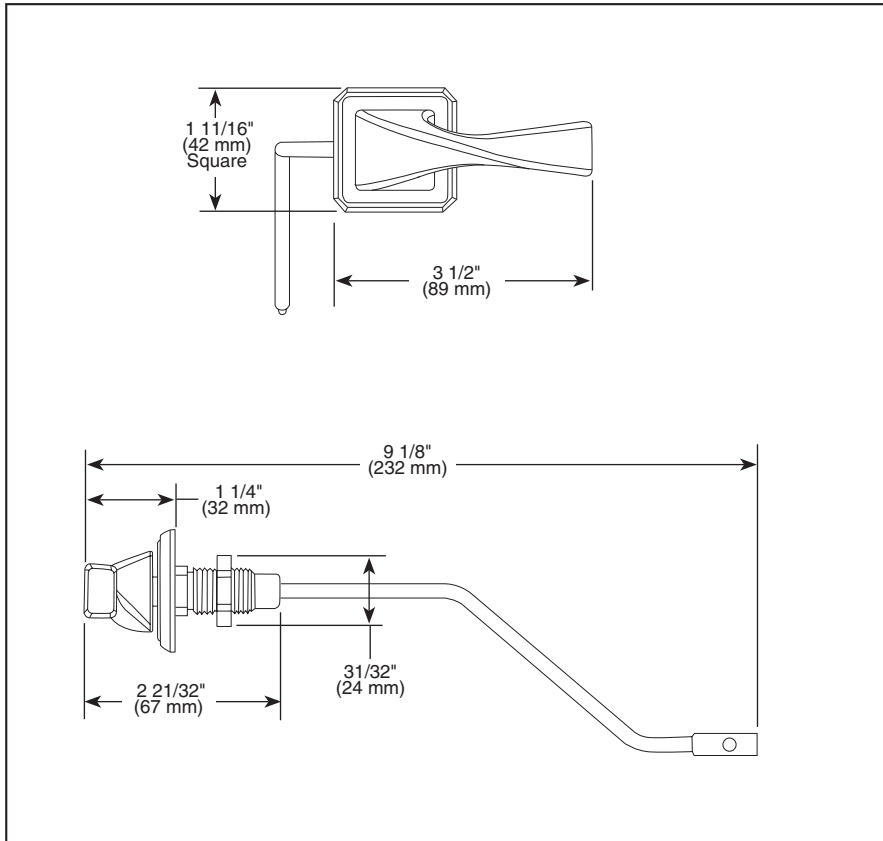

BRIZO®

ACCESSORIES

- Virage™ Bath Collection
- Side Mount Flush Lever

Submitted Model No.: _____

Specific Features: _____

▲ Designate proper finish suffix

STANDARD SPECIFICATIONS:

- Installation instructions included with product.