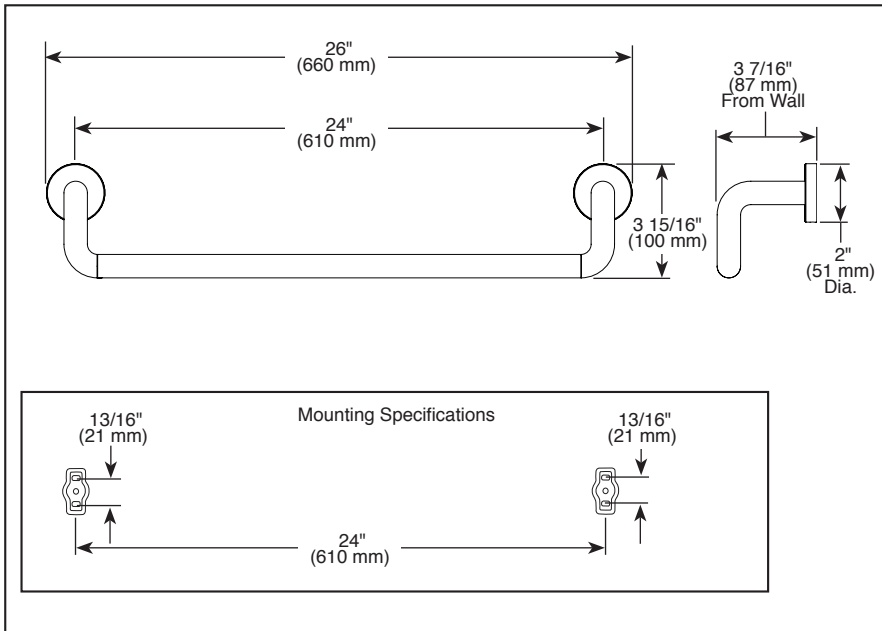

BRIZO®

ACCESSORIES

- Litze™ Collection
- 24" Towel Bar

STANDARD SPECIFICATIONS:

- Wood blocking is preferable behind all wall surfaces. If wood blocking is not available, try finding a wood stud to anchor at least one end of this accessory.
- Mounting hardware and mounting instructions included with product.
- Note: Plastic anchors, screws, toggle bolts, and mounting brackets are included with the mounting hardware.

WARRANTY

- Lifetime limited warranty on parts (other than electronic parts and batteries) and finishes: or, for commercial users, for 5 years from date of purchase.
- 5 year limited warranty on electronic parts (other than batteries); or, for commercial users, for 1 year from the date of purchase. No warranty is provided on batteries.

692435 ▲

Submitted Model No.: _____

Specific Features: _____

▲ Designate proper finish suffix

RP90857

RP70613