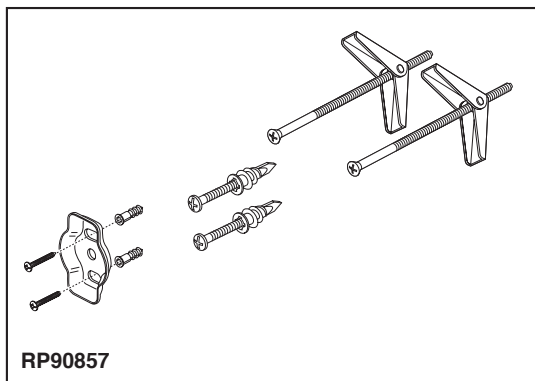

▲ Designate proper finish suffix

RP90857