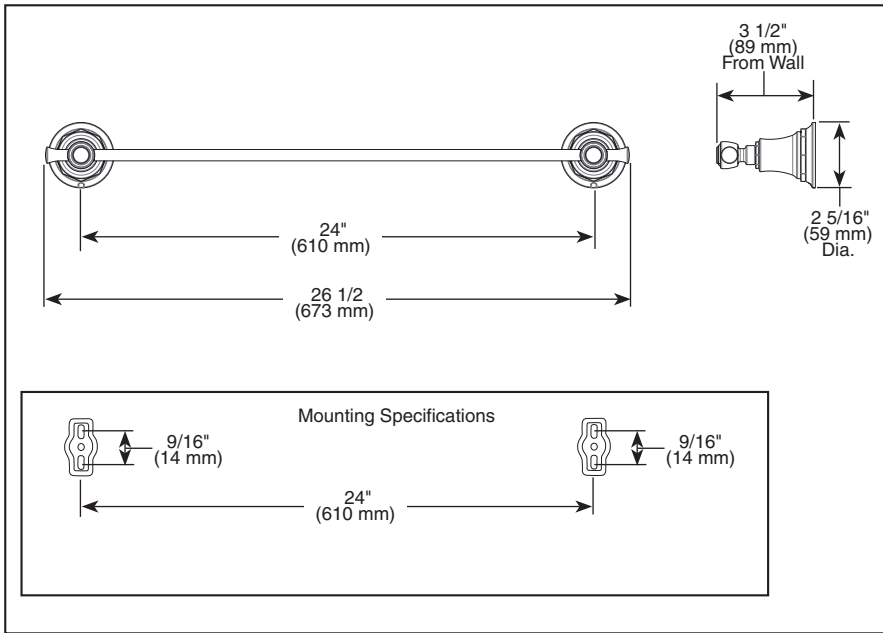

BRIZO®

ACCESSORIES

- Rook™ Collection
- 24" Towel Bar

Submitted Model No.: _____

Specific Features: _____

STANDARD SPECIFICATIONS:

- Wood blocking is preferable behind all wall surfaces. If wood blocking is not available, try finding a wood stud to anchor at least one end of this accessory.
- Mounting hardware and mounting instructions included with product.
- Note: Plastic anchors, screws, toggle bolts, and mounting brackets are included with the mounting hardware.