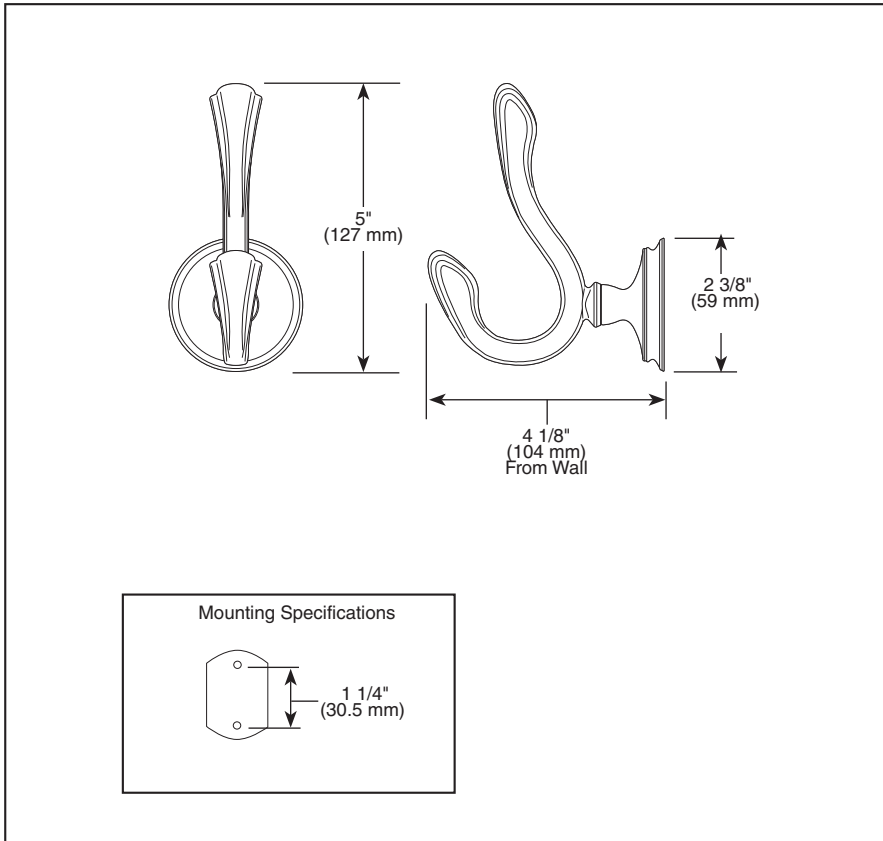

## ACCESSORIES

- Charlotte™ Bath Collection
- Double Robe Hook

Submitted Model No.: \_\_\_\_\_

Specific Features: \_\_\_\_\_

### STANDARD SPECIFICATIONS:

- Mounting hardware and mounting instructions included with product.
- Note: Plastic anchors, screws, toggle bolts and mounting bracket are included with the mounting hardware.