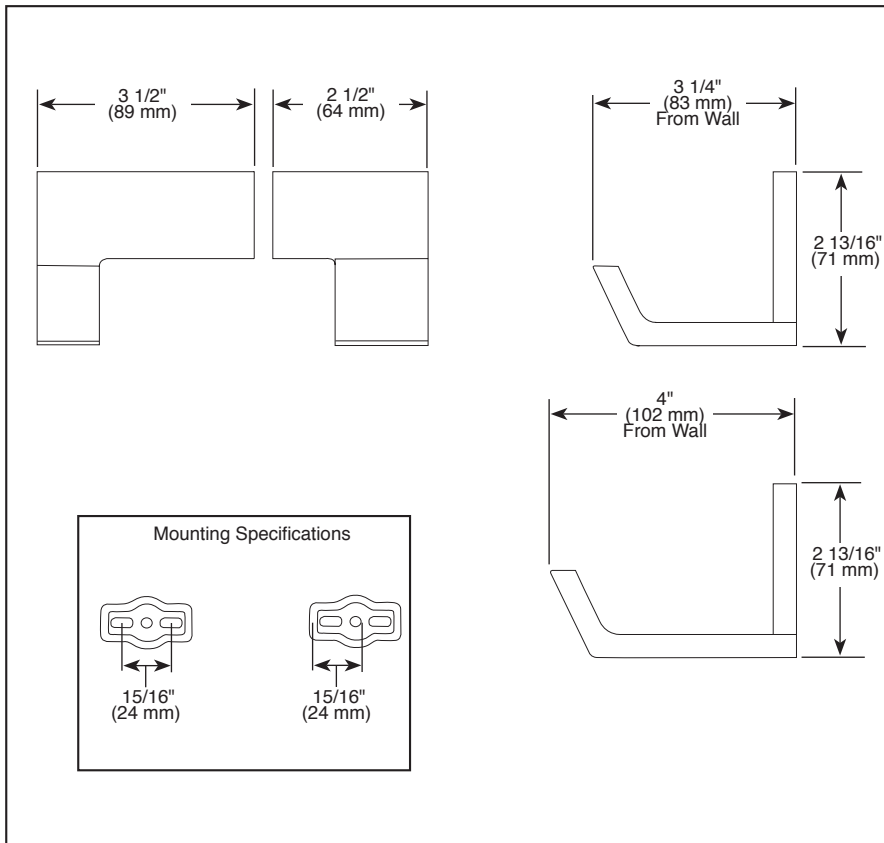

## ACCESSORIES

- Siderna® Bath Collection
- Pair of Robe Hooks

Submitted Model No.: \_\_\_\_\_

Specific Features: \_\_\_\_\_

### STANDARD SPECIFICATIONS:

- Wood blocking is preferable behind all wall surfaces. If wood blocking is not available, the following fasteners are suggested: Tile/Masonry-Plastic or lead Anchors; Plaster/drywall-Toggle bolts.
- Mounting hardware and mounting instructions included with product.
- Note: Only plastic anchors are included with the mounting hardware.