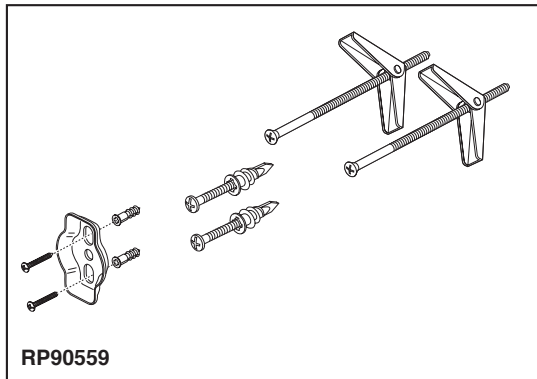

▲ Designate proper finish suffix

RP90559