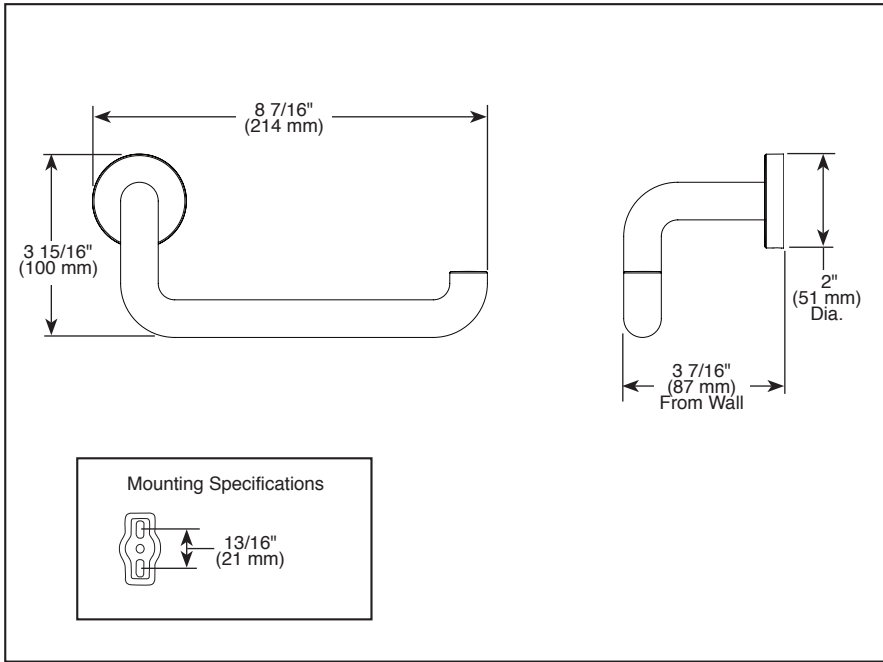

BRIZO®

ACCESSORIES

- Litze™ Bath Collection
- Tissue Holder

STANDARD SPECIFICATIONS:

- Wood blocking is preferable behind all wall surfaces. If wood blocking is not available, try finding a wood stud to anchor this accessory.
- Mounting hardware and mounting instructions included with product.
- Note: Plastic anchors, screw, toggle bolts, and mounting brackets are included with the mounting hardware.

WARRANTY

- Lifetime limited warranty on parts (other than electronic parts and batteries) and finishes; or, for commercial users, for 5 years from date of purchase.
- 5 year limited warranty on electronic parts (other than batteries); or, for commercial users, for 1 year from the date of purchase. No warranty is provided on batteries.

695035▲

Submitted Model No.: _____

Specific Features: _____

▲ Designate proper finish suffix

RP90559

RP70613