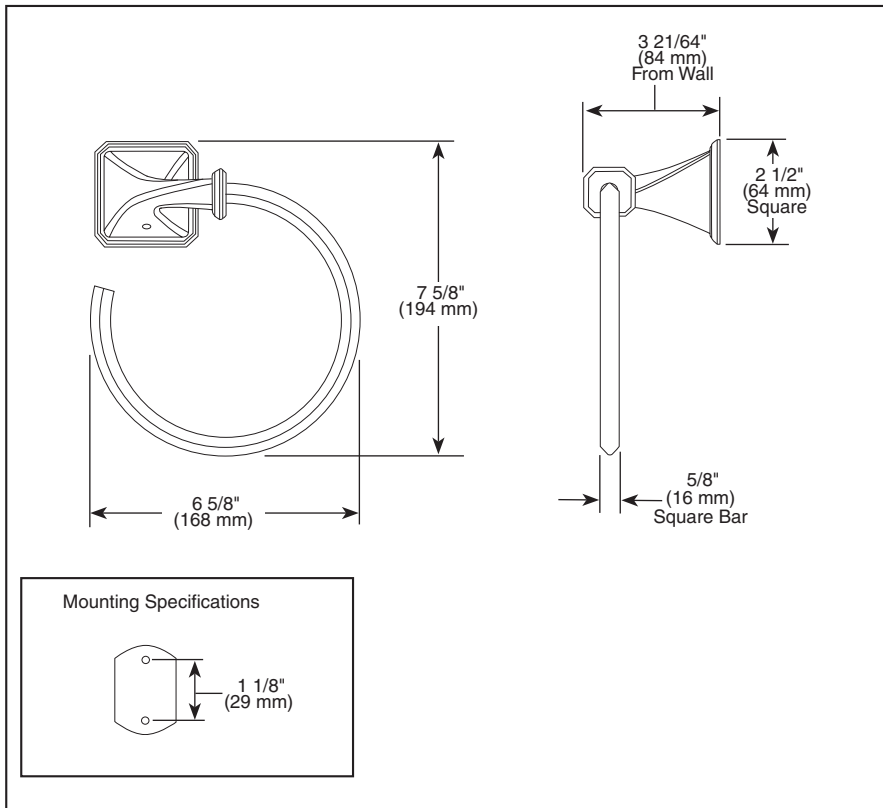

BRIZO®

ACCESSORIES

- Virage™ Bath Collection
- Towel Ring

Submitted Model No.: _____

Specific Features: _____

▲ Designate proper finish suffix

STANDARD SPECIFICATIONS:

- Wood blocking is preferable behind all wall surfaces. If wood blocking is not available, the following fasteners are suggested: Tile/Masonry-Plastic or lead Anchors; Plaster/drywall-Toggle bolts.
- Mounting hardware and mounting instructions included with product.
- Note: Only plastic anchors are included with the mounting hardware.