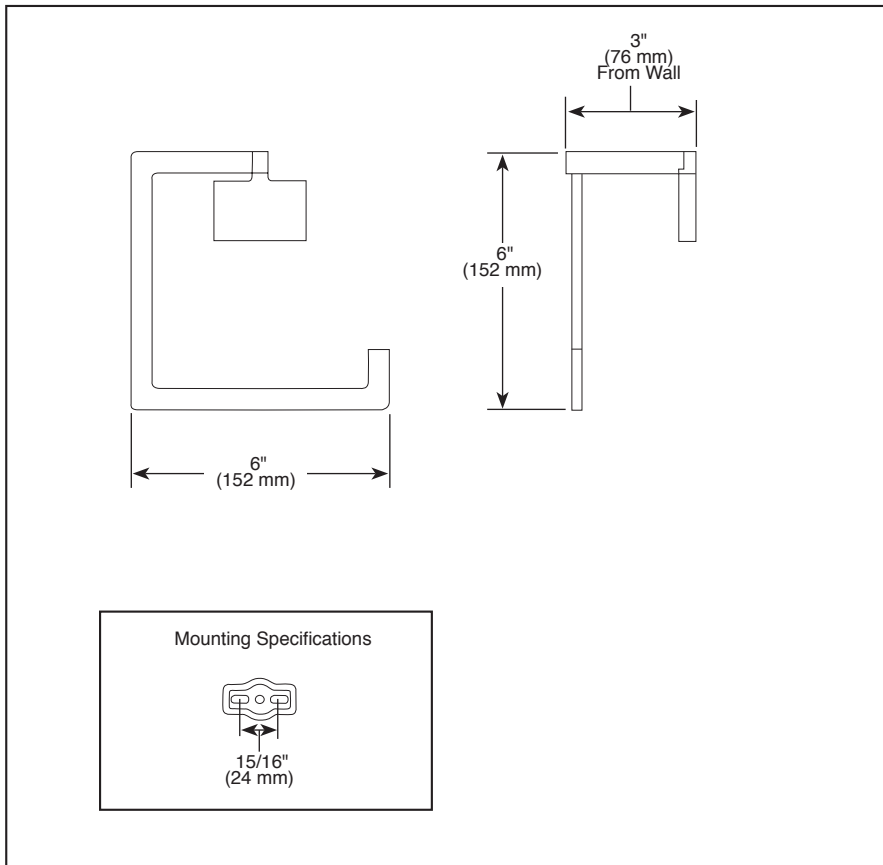

## ACCESSORIES

- Siderna® Bath Collection
- Towel Ring

Submitted Model No.: \_\_\_\_\_

Specific Features: \_\_\_\_\_

▲ Designate proper finish suffix

### STANDARD SPECIFICATIONS:

- Wood blocking is preferable behind all wall surfaces. If wood blocking is not available, the following fasteners are suggested: Tile/Masonry-Plastic or lead Anchors; Plaster/drywall-Toggle bolts.
- Mounting hardware and mounting instructions included with product.
- Note: Only plastic anchors are included with the mounting hardware.