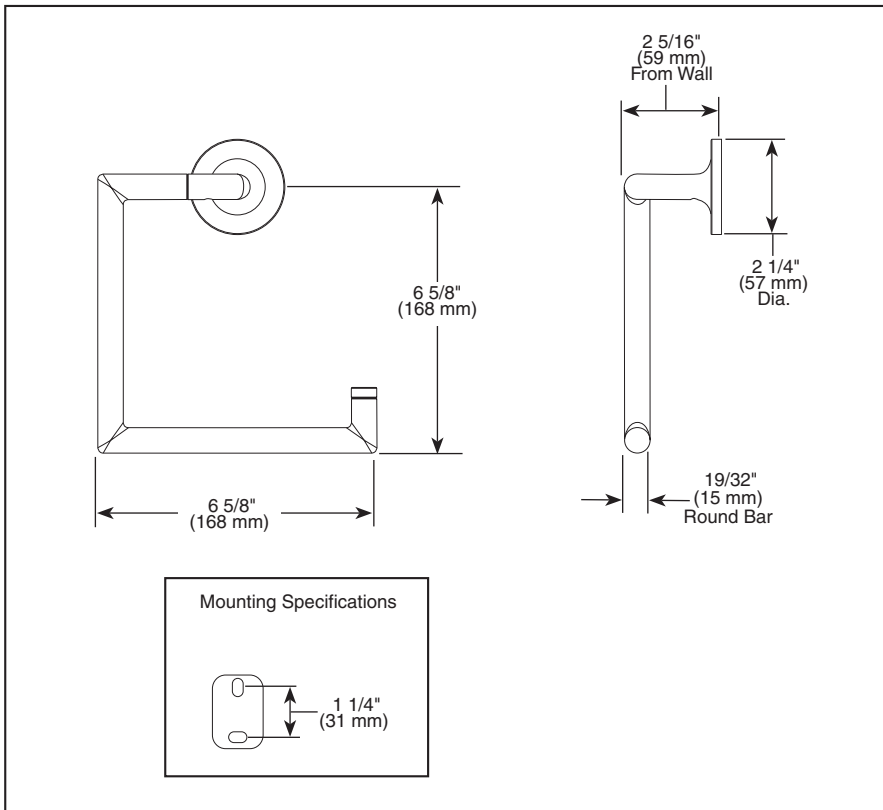

BRIZO®

ACCESSORIES

- Odin™ Bath Collection
- Towel Ring

Submitted Model No.: _____

Specific Features: _____

STANDARD SPECIFICATIONS:

- Mounting hardware and mounting instructions included with product.
- Note: Plastic anchors, screws, toggle bolts and mounting bracket are included with the mounting hardware.