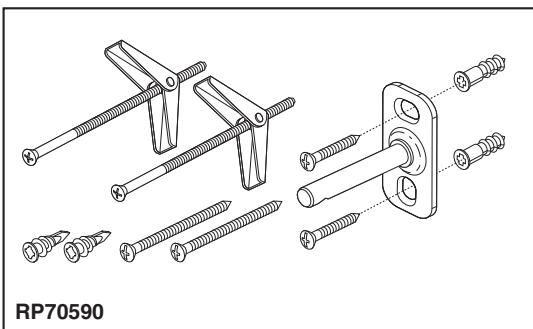

Delta reserves the right (1) to make changes in specifications and materials, and (2) to change or discontinue models, both without notice or obligation. Dimensions are for reference only. See current full-line price book or www.brizo.com for finish options and product availability.