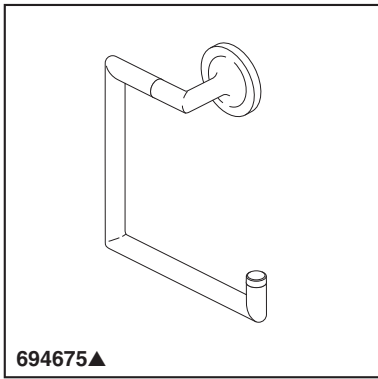

BRIZO®

ACCESSORIES

- Odin™ Bath Collection
- Towel Ring

Submitted Model No.: _____

Specific Features: _____

STANDARD SPECIFICATIONS:

- Mounting hardware and mounting instructions included with product.
- Note: Plastic anchors, screws, toggle bolts and mounting bracket are included with the mounting hardware.