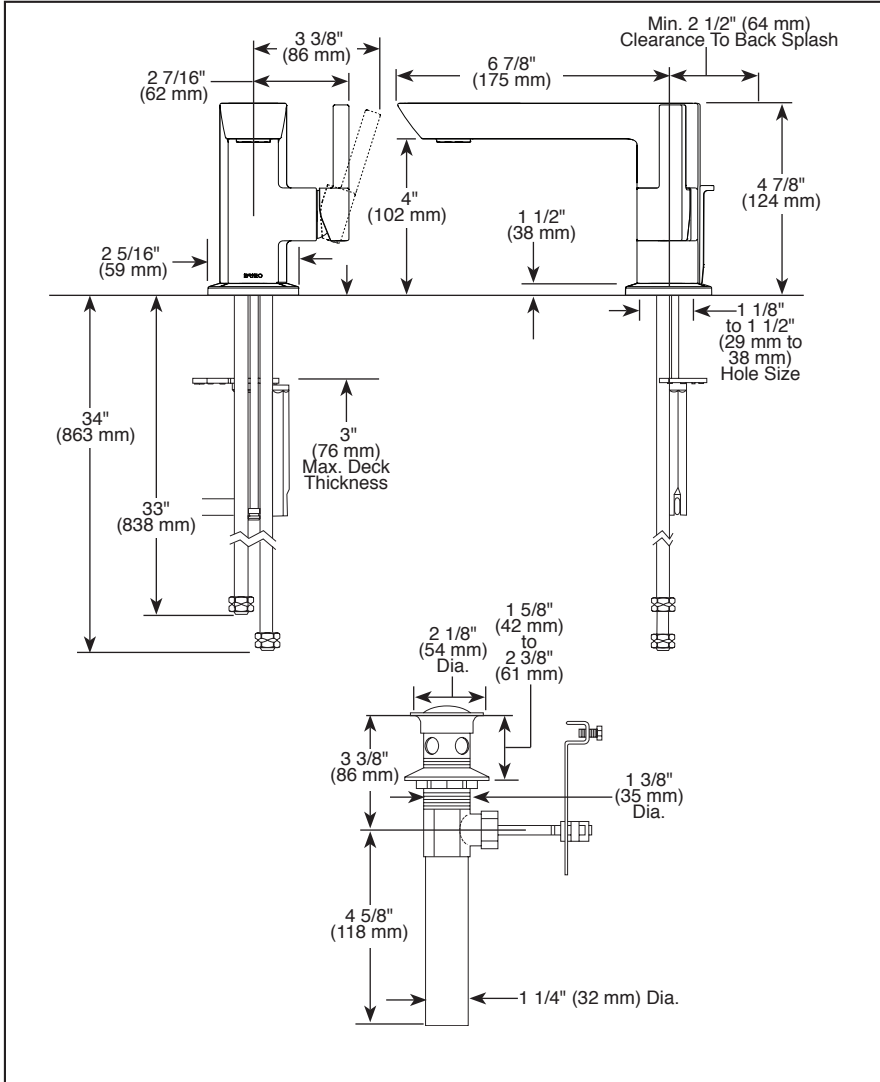

▲ Designate Proper Finish Suffix

Brizo Kitchen & Bath Company reserves the right (1) to make changes in specifications and materials, and (2) to change or discontinue models, both without notice or obligation. Dimensions are for reference only. See current full-line price book or www.brizo.com for finish options and product availability.

BSP-L-65086LF-ECO Rev. A

Brizo Kitchen & Bath Company
Indianapolis, Indiana 46280
A Division of Masco Corporation of Indiana
© 2017 Brizo Kitchen & Bath Company