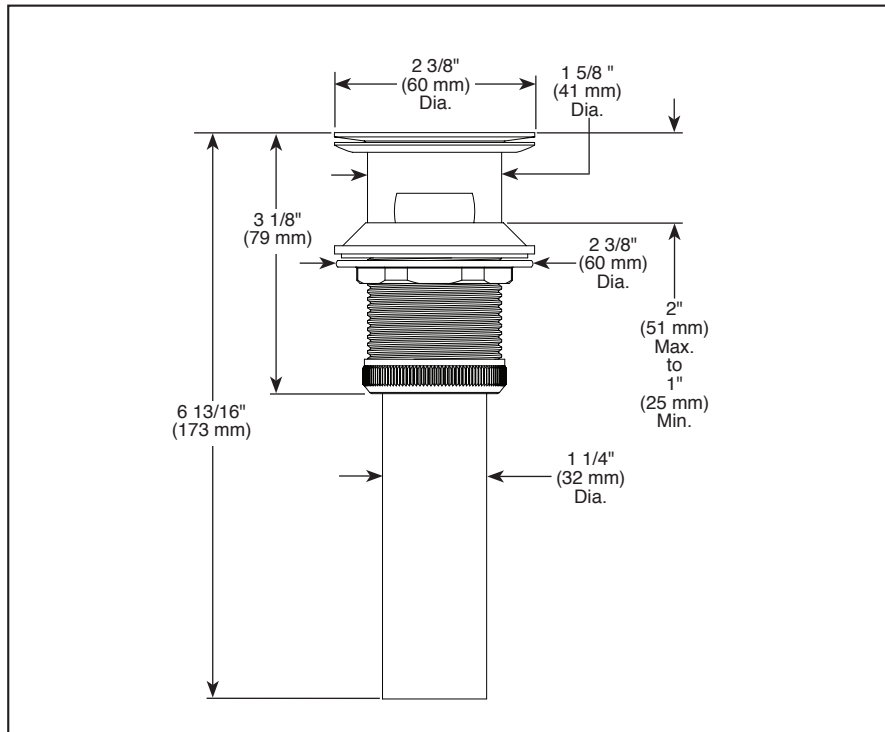

▲ Designate Proper Finish Suffix

BRIZO®

GRID STRAINER LAVATORY DRAIN ASSEMBLY

- Grid Strainer Drain
- For Use with Lavatory Sinks With Overflow Drain Holes

STANDARD SPECIFICATIONS:

- Grid strainer drain
- For use with lavatory sinks with overflow drain holes
- Fits sinks with standard 1 5/8" drain hole size

WARRANTY

- Lifetime limited warranty on parts (other than electronic parts and batteries) and finishes: or, for commercial users, for 5 years from date of purchase.
- 5 year limited warranty on electronic parts (other than batteries); or, for commercial users, for 1 year from the date of purchase. No warranty is provided on batteries.

COMPLIES WITH:

- ASME A112.18.2 / CSA B125.2