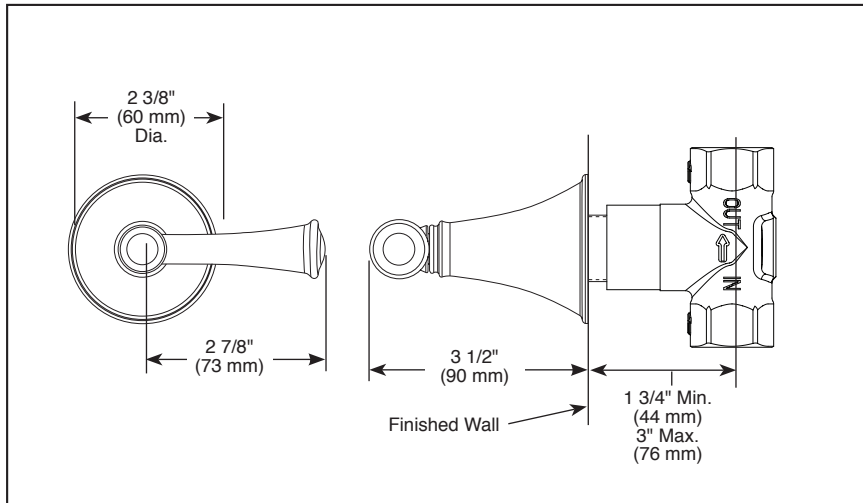

T66605▲

Submitted Model No.: _____

Specific Features: _____

▲ Designate proper finish suffix

BRIZO[®]

SENSORI[®]

CUSTOM SHOWER TRIM

- Baliza[®] Bath Collection
- Volume Control Trim

STANDARD SPECIFICATIONS

- Must also order R35600 Rough-In.
- 90° handle rotation controls volume only.
- Volume control flows up to 16.2 gpm @ 60 psi
- Maximum flow 8.2 gpm @ 60 psi per volume control when paired with Sensori Thermostatic trim.
- Volume controls are required for every outlet and every set of body sprays (up to max flow).
- All parts are replaceable from the front.
- Adjusts for wall thickness variations.
- Recommended working pressure of 45-80 PSI.
- Volume control only; must be used with temperature control device.
- No extension kit required, rough accommodates up to 3 1/4" wall thickness.