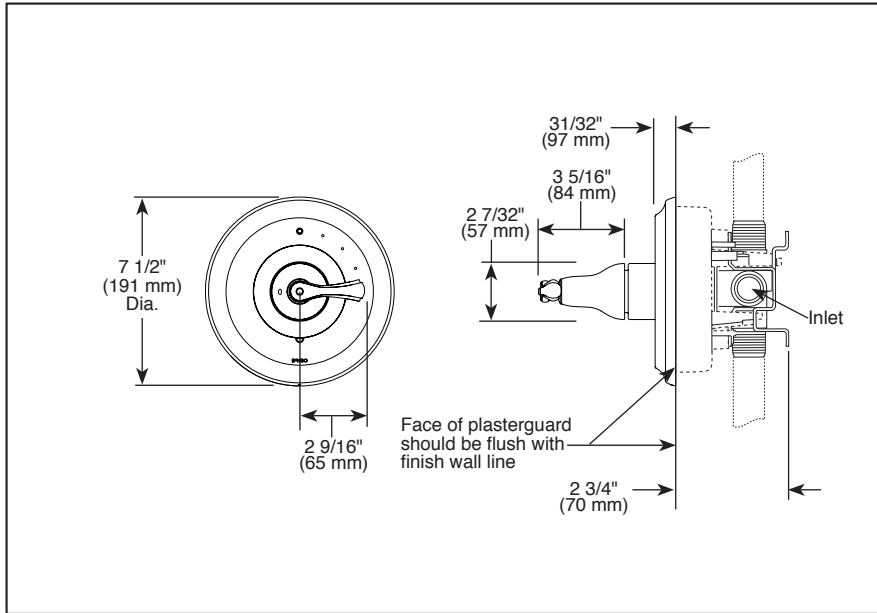

BRIZO®

PRESSURE BALANCE SHOWER TRIM

- Charlotte® Bath Collection
- Valve Only (T60P085)

STANDARD SPECIFICATIONS:

- Maintains a balanced pressure of hot and cold water even when a valve is turned on or off elsewhere in the system
- For use with MultiChoice® Universal rough valve body (R60000 Series)
- Back-to-back installation capability
- Solid brass fabricated body
- Temperature only controlled with handle
- Red/blue indicator markings
- Field adjustable to limit handle rotation into hot water zone
- 120° maximum handle rotation
- All parts replaceable from the front of the valve
- Extension kit (RP81665) extends rough installation for up to 1 3/4" (optional, not included)

Submitted Model No.: _____

Specific Features: _____

RP81665 Available Extension Kit

▲ Designate proper finish suffix

WARRANTY

- Lifetime limited warranty on parts (other than electronic parts and batteries) and finishes: or, for commercial users, for 5 years from date of purchase.
- 5 year limited warranty on electronic parts (other than batteries); or, for commercial users, for 1 year from the date of purchase. No warranty is provided on batteries.

COMPLIES WITH:

- ASME A112.18.1 / CSA B125.1
- ASSE 1016
- ♿ Indicates compliance to ICC/ANSI A117.1 - Valve control only