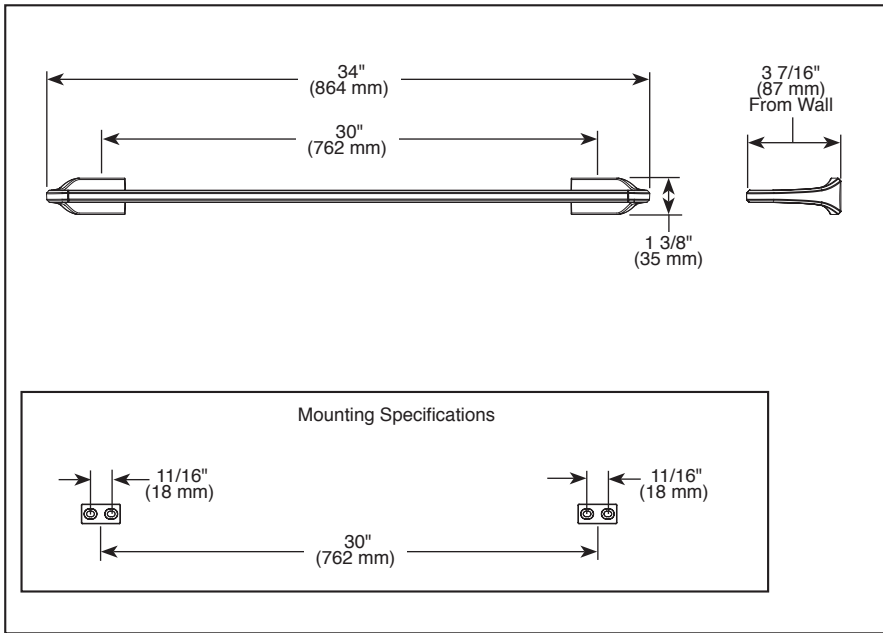

RP100215

▲ Designate proper finish suffix