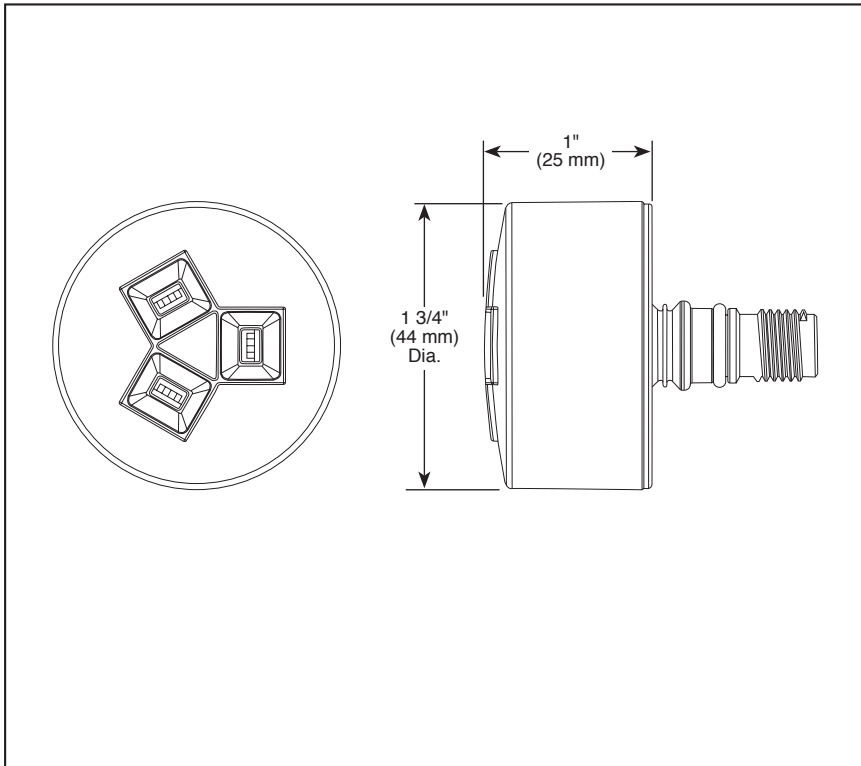

▲ Designate proper finish suffix

BRIZO®

HYDRACHOICE™ INVIGORATING SPRAY HEAD WITH H₂OKINETIC® TECHNOLOGY

STANDARD SPECIFICATIONS

- Must order rough (R84100) and trim (T84613▲ or T84913▲) separately.
- Spray head automatically extends 1 11/32" out of the wall when water is turned on.
- Spray heads are interchangeable by user.
- Spray heads adjust up to 50° in any direction once extended.
- Features H₂Okinetic® Technology.

WARRANTY

- Lifetime limited warranty on parts (other than electronic parts and batteries) and finishes; or, for commercial users, for 5 years from date of purchase.
- 5 year limited warranty on electronic parts (other than batteries); or, for commercial users, for 1 year from the date of purchase. No warranty is provided on batteries.

COMPLIES WITH:

- ASME A112.18.1 / CSA B125.1

Delta reserves the right (1) to make changes in specifications and materials, and (2) to change or discontinue models, both without notice or obligation. Dimensions are for reference only. See current full-line price book or www.brizo.com for finish options and product availability.

BSP-B-SH84102 Rev. A

Delta Faucet Company
Indianapolis, Indiana 46280
A Division of Masco Corporation of Indiana
© 2014 Masco Corporation of Indiana