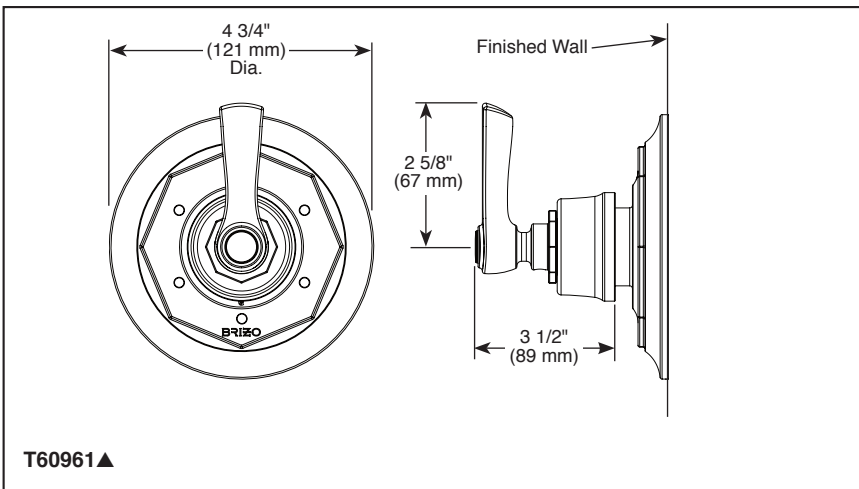

BRIZO®

3 & 6-FUNCTION SHOWER DIVERTER

- Rook™ Collection
- Three Function Diverter Trim (T60861)
- Six Function Diverter Trim (T60961)

Submitted Model No.: _____

Specific Features: _____

▲ Designate proper finish suffix

STANDARD SPECIFICATIONS

- Three function diverter. 2 individual positions, 1 shared position
- Six function diverter. 3 individual positions, 3 shared positions
- Requires rough-in R60700 to complete installation
- Non shared 3 function cartridge (RP72123) and 6 function cartridge (RP72124) are available
- Rough extension kit (RP75012) available