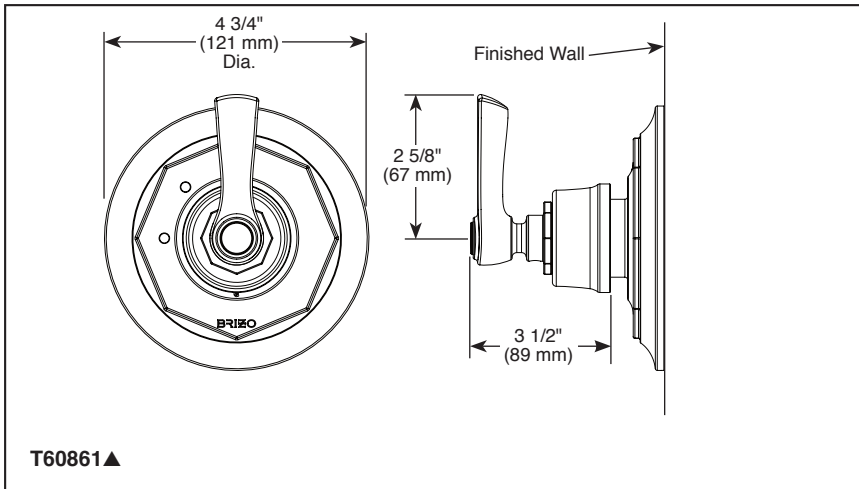

BRIZO®

3 & 6-FUNCTION SHOWER DIVERTER

- Rook™ Collection
- Three Function Diverter Trim (T60861)
- Six Function Diverter Trim (T60961)

Submitted Model No.: _____

Specific Features: _____

▲ Designate proper finish suffix

STANDARD SPECIFICATIONS

- Three function diverter. 2 individual positions, 1 shared position
- Six function diverter. 3 individual positions, 3 shared positions
- Requires rough-in R60700 to complete installation
- Non shared 3 function cartridge (RP72123) and 6 function cartridge (RP72124) are available
- Rough extension kit (RP75012) available