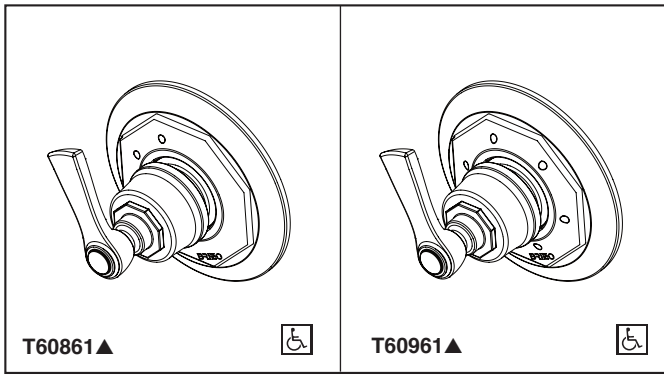

BRIZO®

3 & 6-FUNCTION SHOWER DIVERTER

- Rook™ Collection
- Three Function Diverter Trim (T60861)
- Six Function Diverter Trim (T60961)

Submitted Model No.: _____

Specific Features: _____

▲ Designate proper finish suffix

STANDARD SPECIFICATIONS

- Three function diverter. 2 individual positions, 1 shared position
- Six function diverter. 3 individual positions, 3 shared positions
- Requires rough-in R60700 to complete installation
- Non shared 3 function cartridge (RP72123) and 6 function cartridge (RP72124) are available
- Rough extension kit (RP75012) available