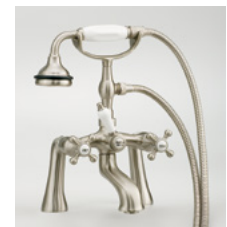

#2107 Shown

Traditional Cast Iron Bath

#2093 | 54" L x 30" W x 24" H

230 lbs, 46 Gallons

Cheviot Products' cast iron bathtubs are hand-made in Europe with the finest materials. Fired with a thick coating of AA grade titanium-based enamel for unparalleled hardness and non-porosity, the extremely durable surface is easy to clean and resistant to stains, bacteria and other microbes. Cast iron also keeps your bath warm for the longest possible time.

Rim Configuration

Flat Area for Faucet Holes.
Please specify c.c. measurement

Colours

White Interior & Exterior
White Interior & Custom
Colour Exterior

Feet

Available in Brass, Chrome,
Brushed Nickel, Polished Nickel,
Antique Bronze and White

Note

Rough-in dimensions may vary +/-
1/2" and are subject to change.
No responsibility is assumed by
Cheviot Products Inc.
One Year Limited
Warranty against
manufacturer's defects.

Related Products

#5127 Tub Filler
with Hand Shower

#5106 Tub Filler
with Hand Shower

#3411 Water
Supply Lines

#2222 Waste &
Overflow