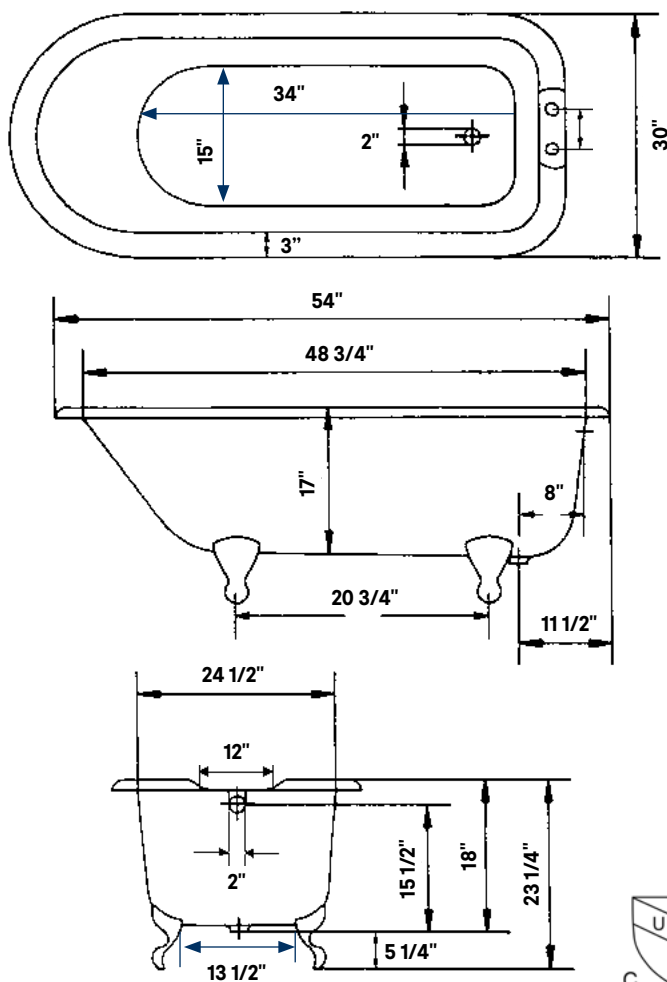

#2107 Shown

Traditional Cast Iron Bath

#2093 | 54" L x 30" W x 24" H

230 lbs, 46 Gallons

Cheviot Products' cast iron bathtubs are hand-made in Europe with the finest materials. Fired with a thick coating of AA grade titanium-based enamel for unparalleled hardness and non-porosity, the extremely durable surface is easy to clean and resistant to stains, bacteria and other microbes. Cast iron also keeps your bath warm for the longest possible time.

Rim Configuration

Flat Area for Faucet Holes.
Please specify c.c. measurement

Colours

White Interior & Exterior
White Interior & Custom
Colour Exterior

Feet

Available in Brass, Chrome,
Brushed Nickel, Polished Nickel,
Antique Bronze and White

Note

Rough-in dimensions may vary +/-
1/2" and are subject to change.
No responsibility is assumed by
Cheviot Products Inc.
One Year Limited
Warranty against
manufacturer's defects.

Related Products

#5127 Tub Filler
with Hand Shower