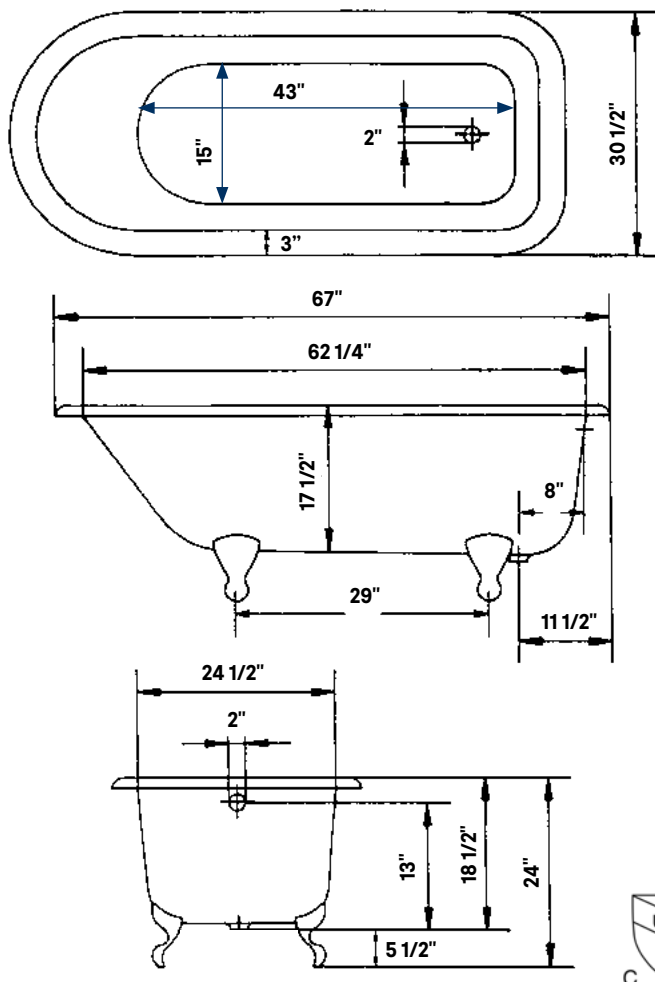

#2107 Shown

Traditional Cast Iron Bath

#2106 | 68" L x 30" W x 24" H
310lbs, 59.5 Gallons

Cheviot Products' cast iron bathtubs are hand-made in Europe with the finest materials. Fired with a thick coating of AA grade titanium-based enamel for unparalleled hardness and non-porosity, the extremely durable surface is easy to clean and resistant to stains, bacteria and other microbes. Cast iron also keeps your bath warm for the longest possible time.

Note
Rough-in dimensions may vary +/-
1/2" and are subject to change.
No responsibility is assumed by
Cheviot Products Inc.
One Year Limited
Warranty against
manufacturer's defects.

Related Products

#5115LEV Tub Filler
with Hand Shower

#5100 Tub Filler
with Hand Shower

#3970 Heavy Duty
Water Supply Lines

#2222 Waste &
Overflow