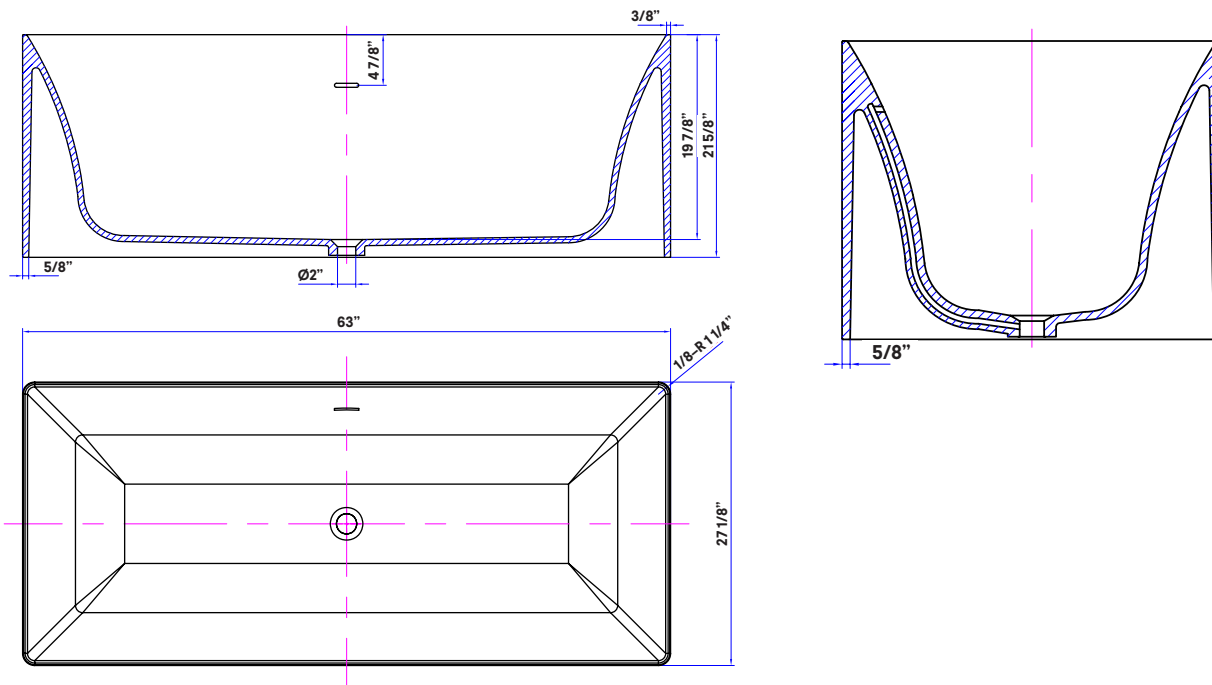

Navona Solid Surface Bathtub

#4131 | 63" L x 27 1/2" W x 21 5/8" H
Weight TBD, Capacity TBD

Cheviot Products' solid surface bathtubs are hand-formed, using the latest generation of composite resin materials. Warm to the touch and possessing superior insulation properties, these bathtubs are ideal for those who prefer a long, hot soak. Inherently harder and stronger than acrylic, solid surface bathtubs are also impervious to creaking and flexing. Polished by hand to a glossy sheen, the material is stain resistant and easy to clean and maintain.

Rim Configuration
Slimline

Colours
Gloss White

Feet
Brass Plated, Brushed Nickel,
Chrome Plated, Polished Nickel,
White Coated, Antique Bronze

Note
Rough-in dimensions may vary +/-
1/2" and are subject to change.
No responsibility is assumed by
Cheviot Products Inc.
One Year Limited
Warranty against
manufacturer's defects.