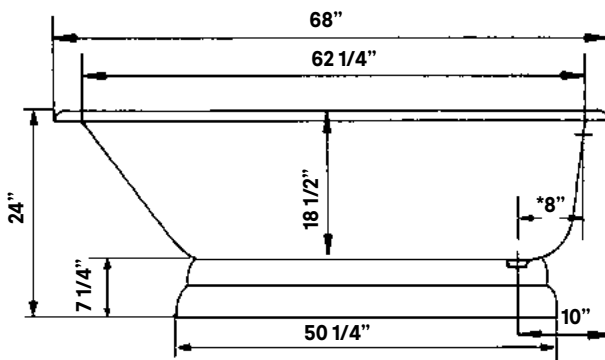

#2116 Shown

Traditional Cast Iron Bath With Pedestal Base

#2177 | 68"L x 30"W x 24"H
380 lbs, 59.5 gallons

Cheviot Products' cast iron bathtubs are hand-made in Europe with the finest materials. Fired with a thick coating of AA grade titanium-based enamel for unparalleled hardness and non-porosity, the extremely durable surface is easy to clean and resistant to stains, bacteria and other microbes. Cast iron also keeps your bath warm for the longest possible time.

Rim Configuration
Continuous Rolled Rim

Colours
White, Custom Colour Exterior

Note
Rough-in dimensions may vary +/- 1/2" and are subject to change. No responsibility is assumed by Cheviot Products Inc. One Year Limited Warranty against manufacturer's defects.

*8" C.C. waste/overflow to drain

Top center of overflow to floor 20 1/2"

Related Products

#5115LEV Tub Filler with Hand Shower

#5100 Tub Filler with Hand Shower

#3970 Heavy Duty Water Supply Lines

#2222 Waste & Overflow