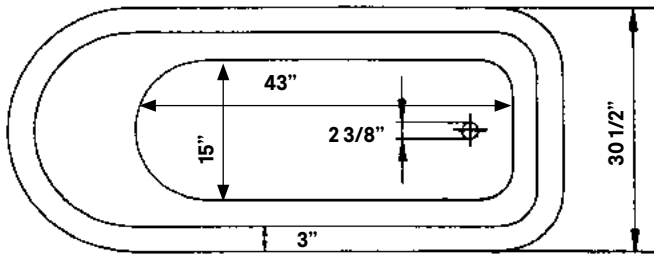

#2116 Shown

Traditional Cast Iron Bath With Pedestal Base

#2177 | 68"L x 30"W x 24"H
380 lbs, 59.5 gallons

Cheviot Products' cast iron bathtubs are hand-made in Europe with the finest materials. Fired with a thick coating of AA grade titanium-based enamel for unparalleled hardness and non-porosity, the extremely durable surface is easy to clean and resistant to stains, bacteria and other microbes. Cast iron also keeps your bath warm for the longest possible time.

Rim Configuration
Continuous Rolled Rim

Colours
White, Custom Colour Exterior

Note
Rough-in dimensions may vary +/- 1/2" and are subject to change. No responsibility is assumed by Cheviot Products Inc. One Year Limited Warranty against manufacturer's defects.

*8" C.C. waste/overflow to drain

Top center of overflow to floor 20 1/2"

Related Products

#5115LEV Tub Filler with Hand Shower

#5100 Tub Filler with Hand Shower

#3970 Heavy Duty Water Supply Lines

#2222 Waste & Overflow