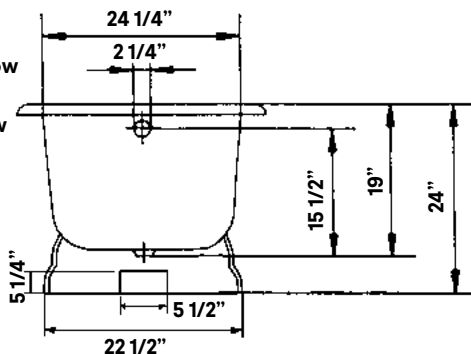

#2116 Shown

Traditional Cast Iron Bath With Pedestal Base

#2177 | 68"L x 30"W x 24"H
380 lbs, 59.5 gallons

Cheviot Products' cast iron bathtubs are hand-made in Europe with the finest materials. Fired with a thick coating of AA grade titanium-based enamel for unparalleled hardness and non-porosity, the extremely durable surface is easy to clean and resistant to stains, bacteria and other microbes. Cast iron also keeps your bath warm for the longest possible time.

Rim Configuration
Continuous Rolled Rim

Colours
White, Custom Colour Exterior

Note
Rough-in dimensions may vary +/- 1/2" and are subject to change. No responsibility is assumed by Cheviot Products Inc. One Year Limited Warranty against manufacturer's defects.

*8" C.C. waste/overflow to drain

Top center of overflow to floor 20 1/2"

Related Products

#5115LEV Tub Filler with Hand Shower

#5100 Tub Filler with Hand Shower

#3970 Heavy Duty Water Supply Lines

#2222 Waste & Overflow